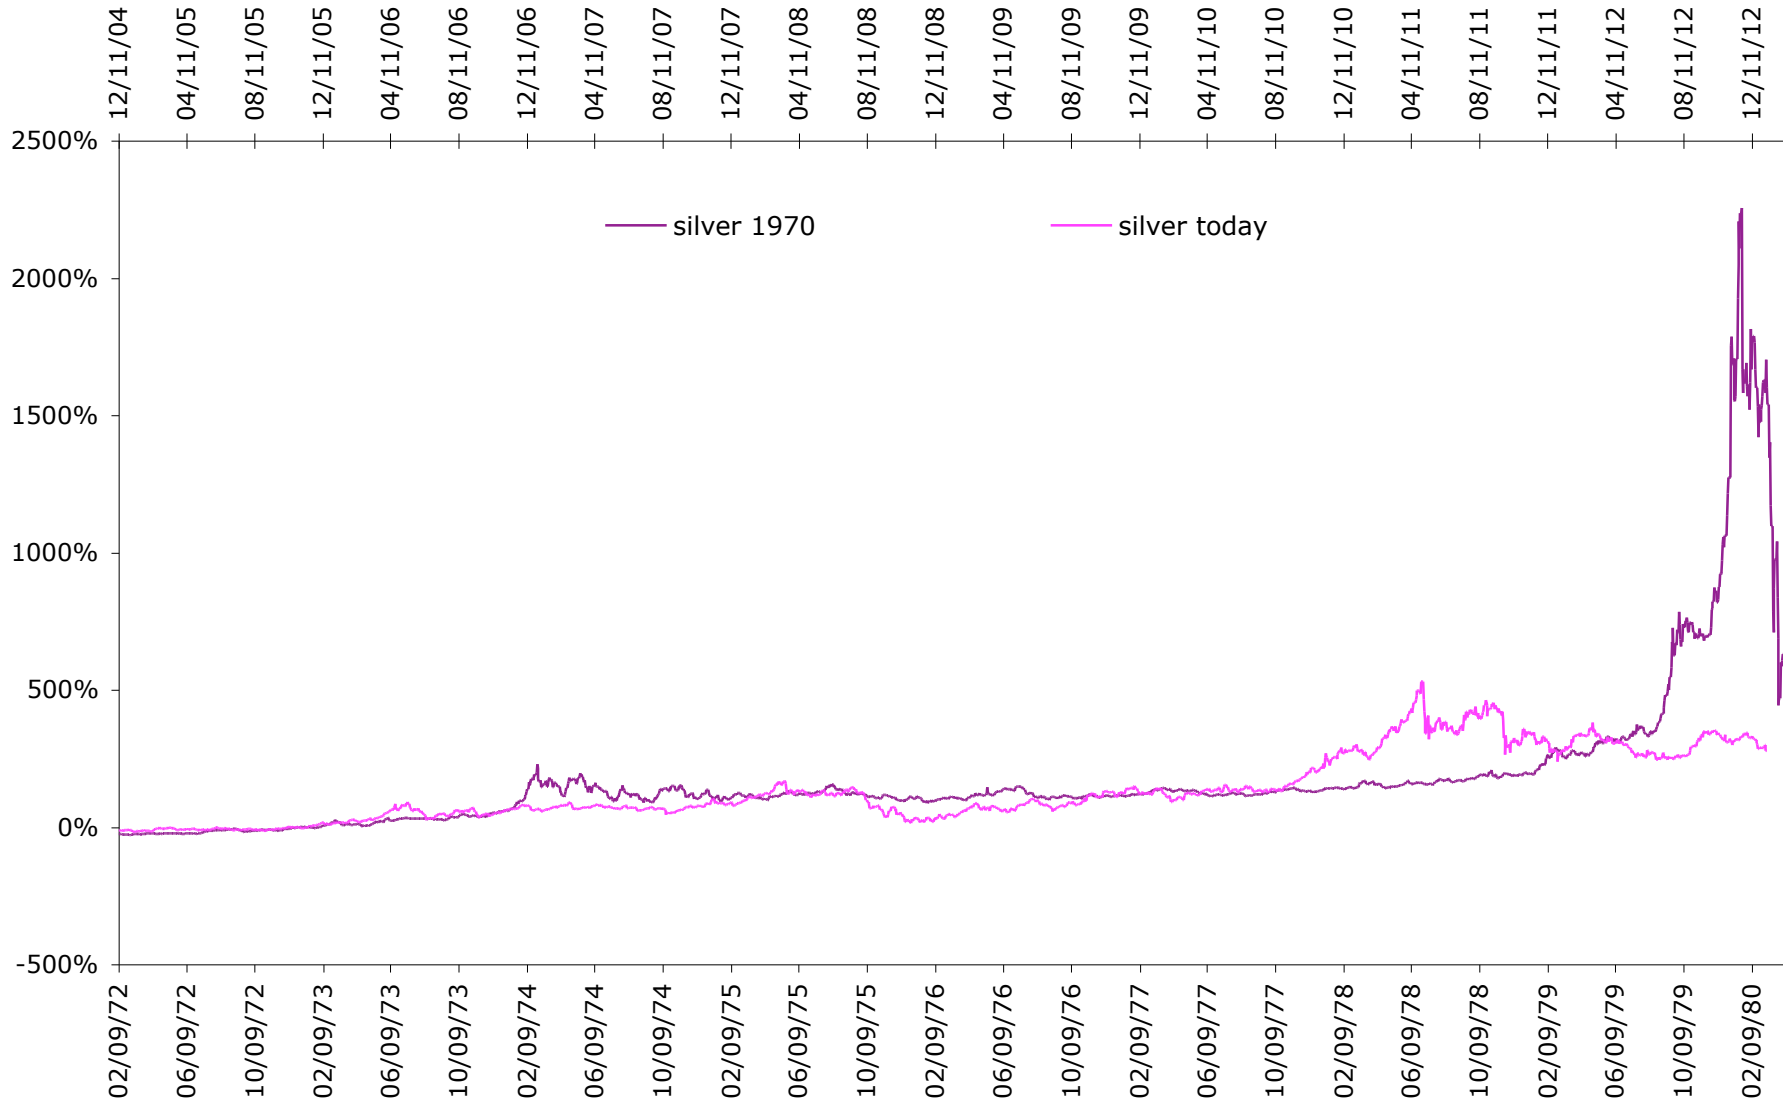

**how high can silver go?
silver today versus silver 1970's
(adjusted to 'zero' at dow highs*
but to peak in Nov. 2012)**

* See charts "How Low Can the Dow Go" and "How Low Dow 70's"