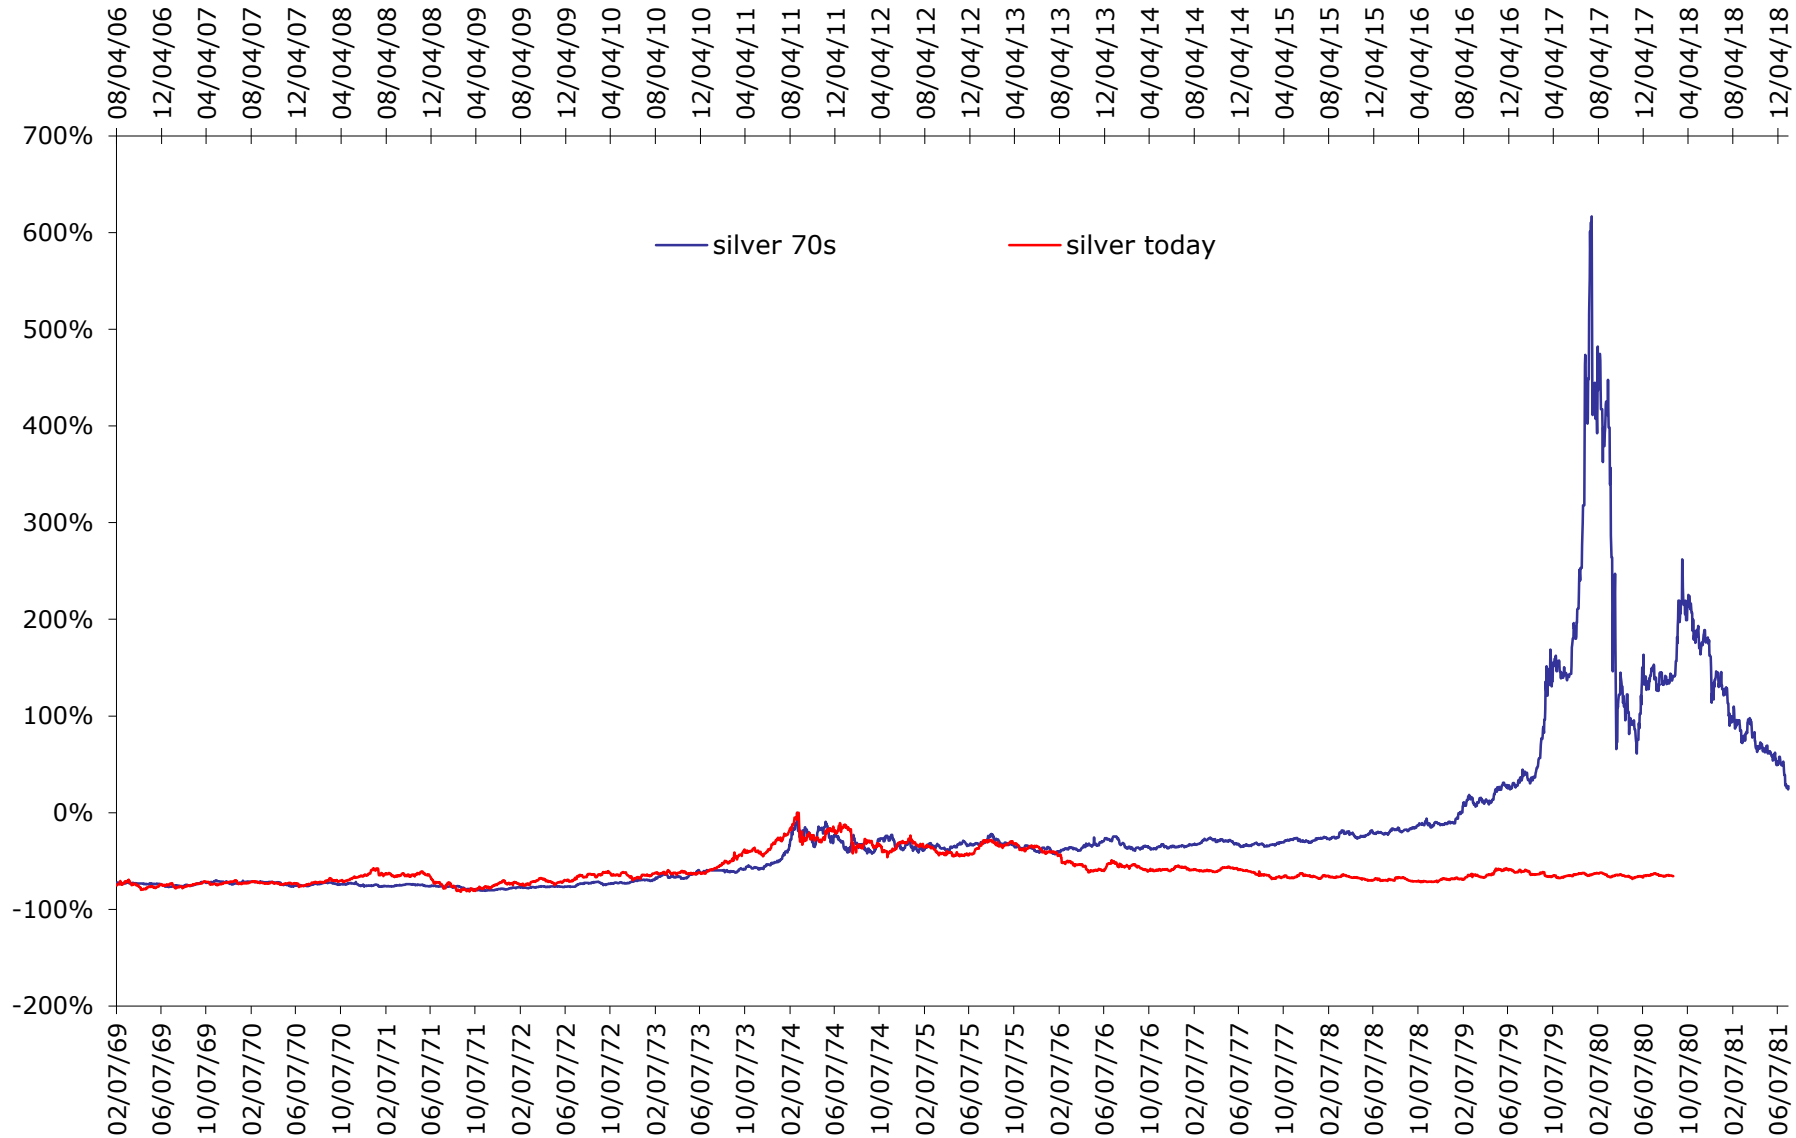

how high can silver go?  
silver today versus silver 1970's  
(zeroed at February 26, 1974 and April 28, 2011\*)

10/29/2017

\*Arbitrary pairing of relative highs