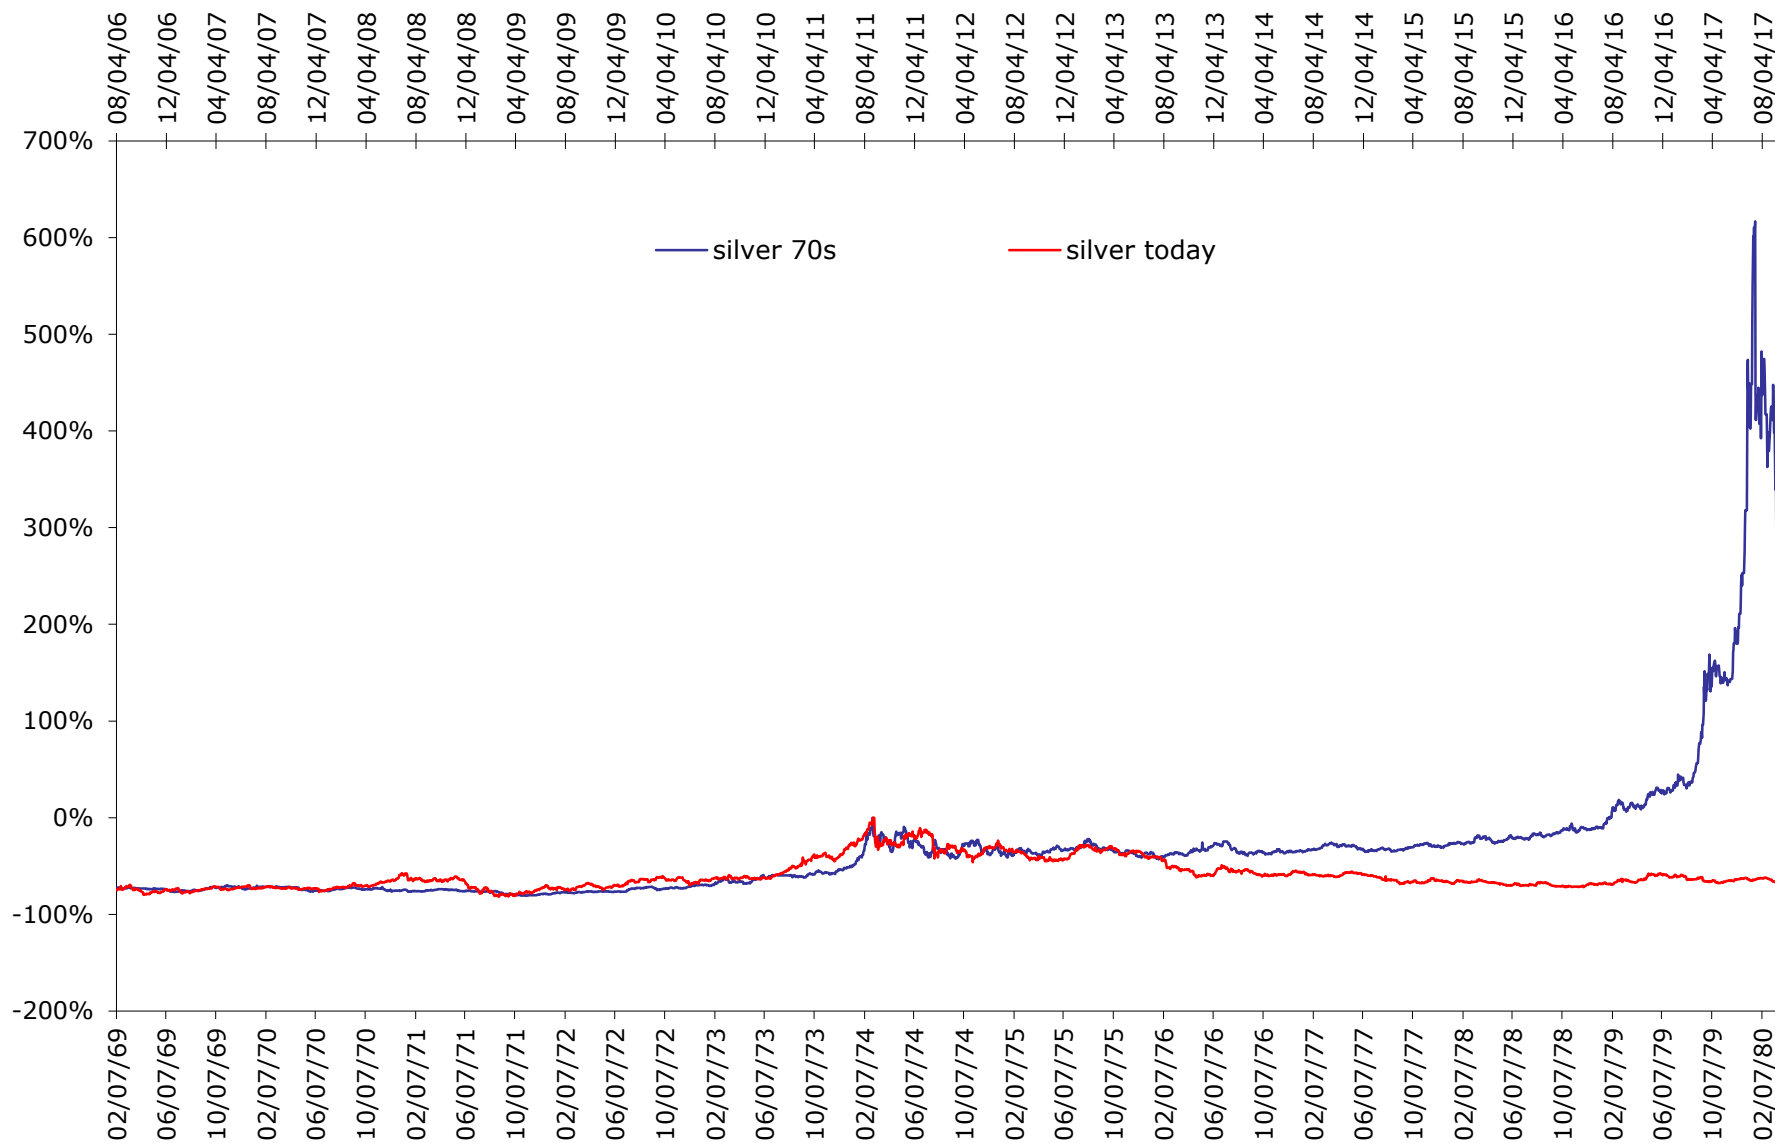

how high can silver go?  
 silver today versus silver 1970's  
 (zeroed at February 26, 1974 and April 28, 2011\*)

05/28/2017

\*Arbitrary pairing of relative highs