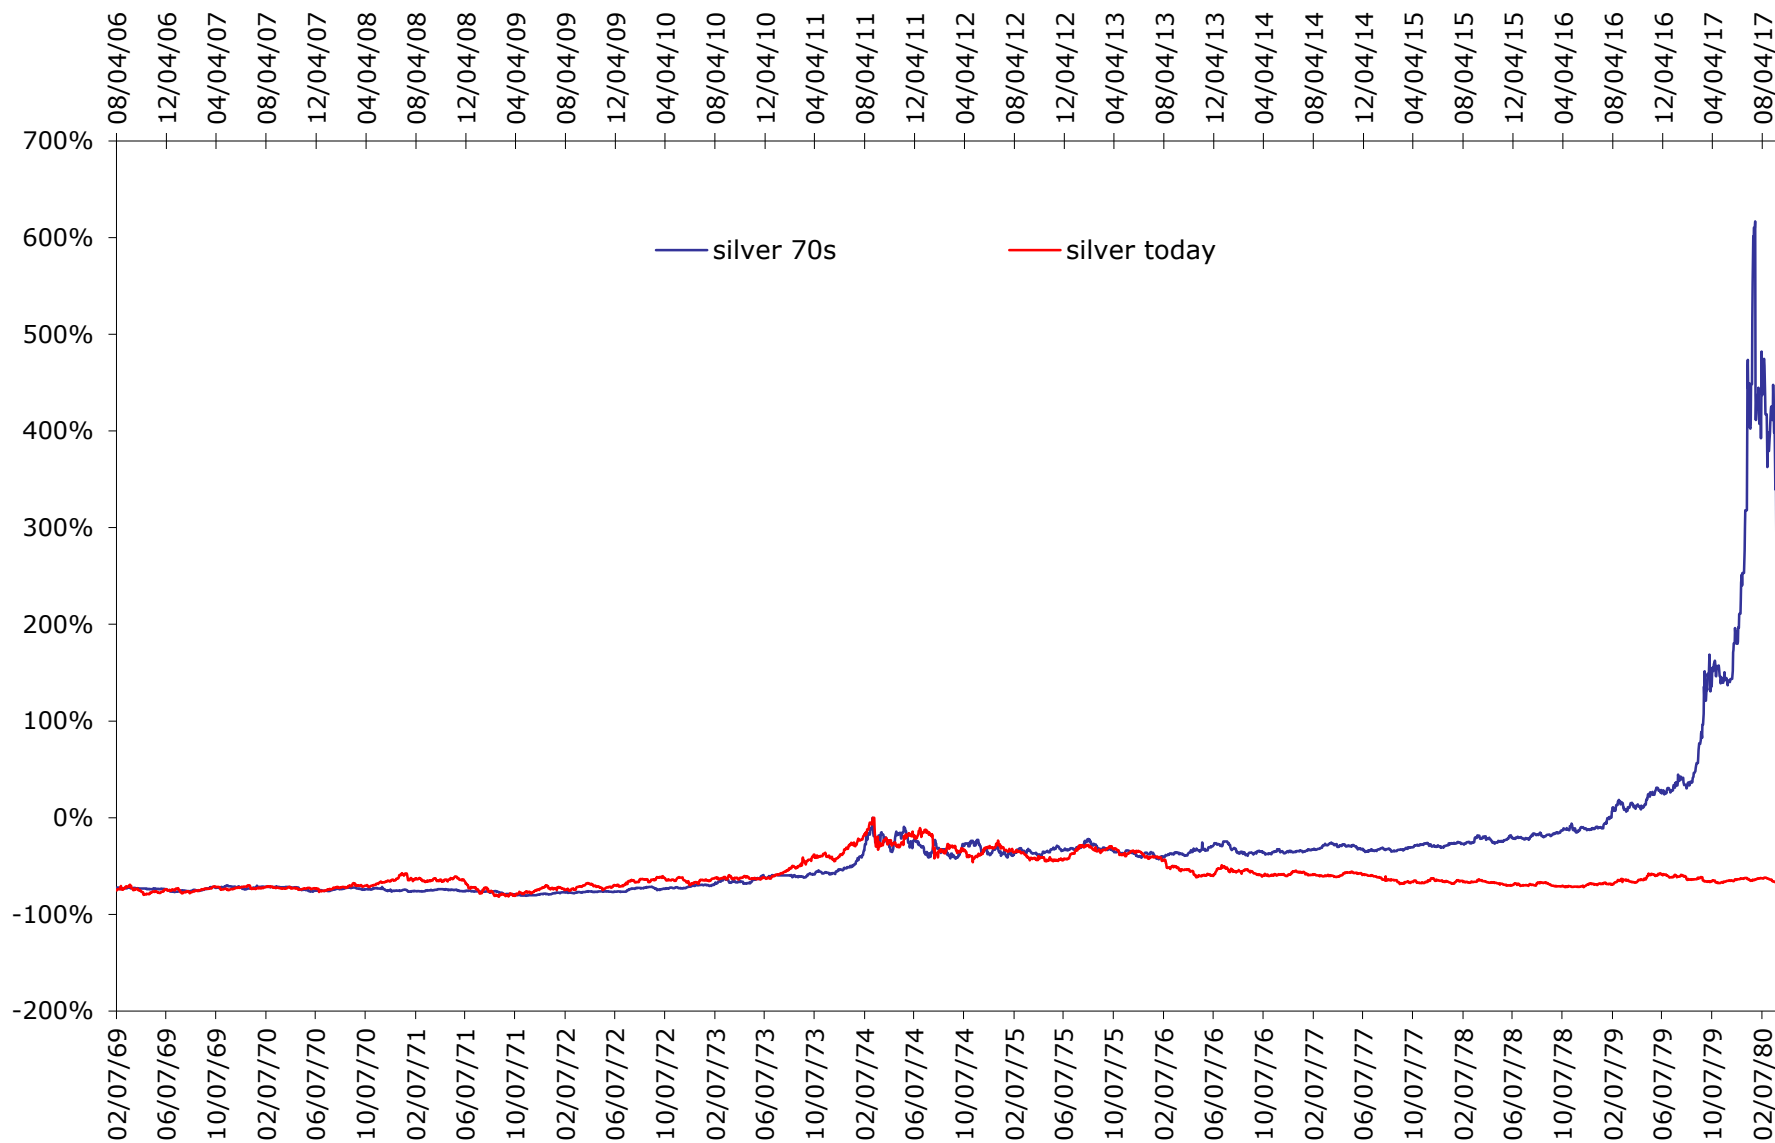

how high can silver go?
silver today versus silver 1970's
(zeroed at February 26, 1974 and April 28, 2011*)

*Arbitrary pairing of relative highs