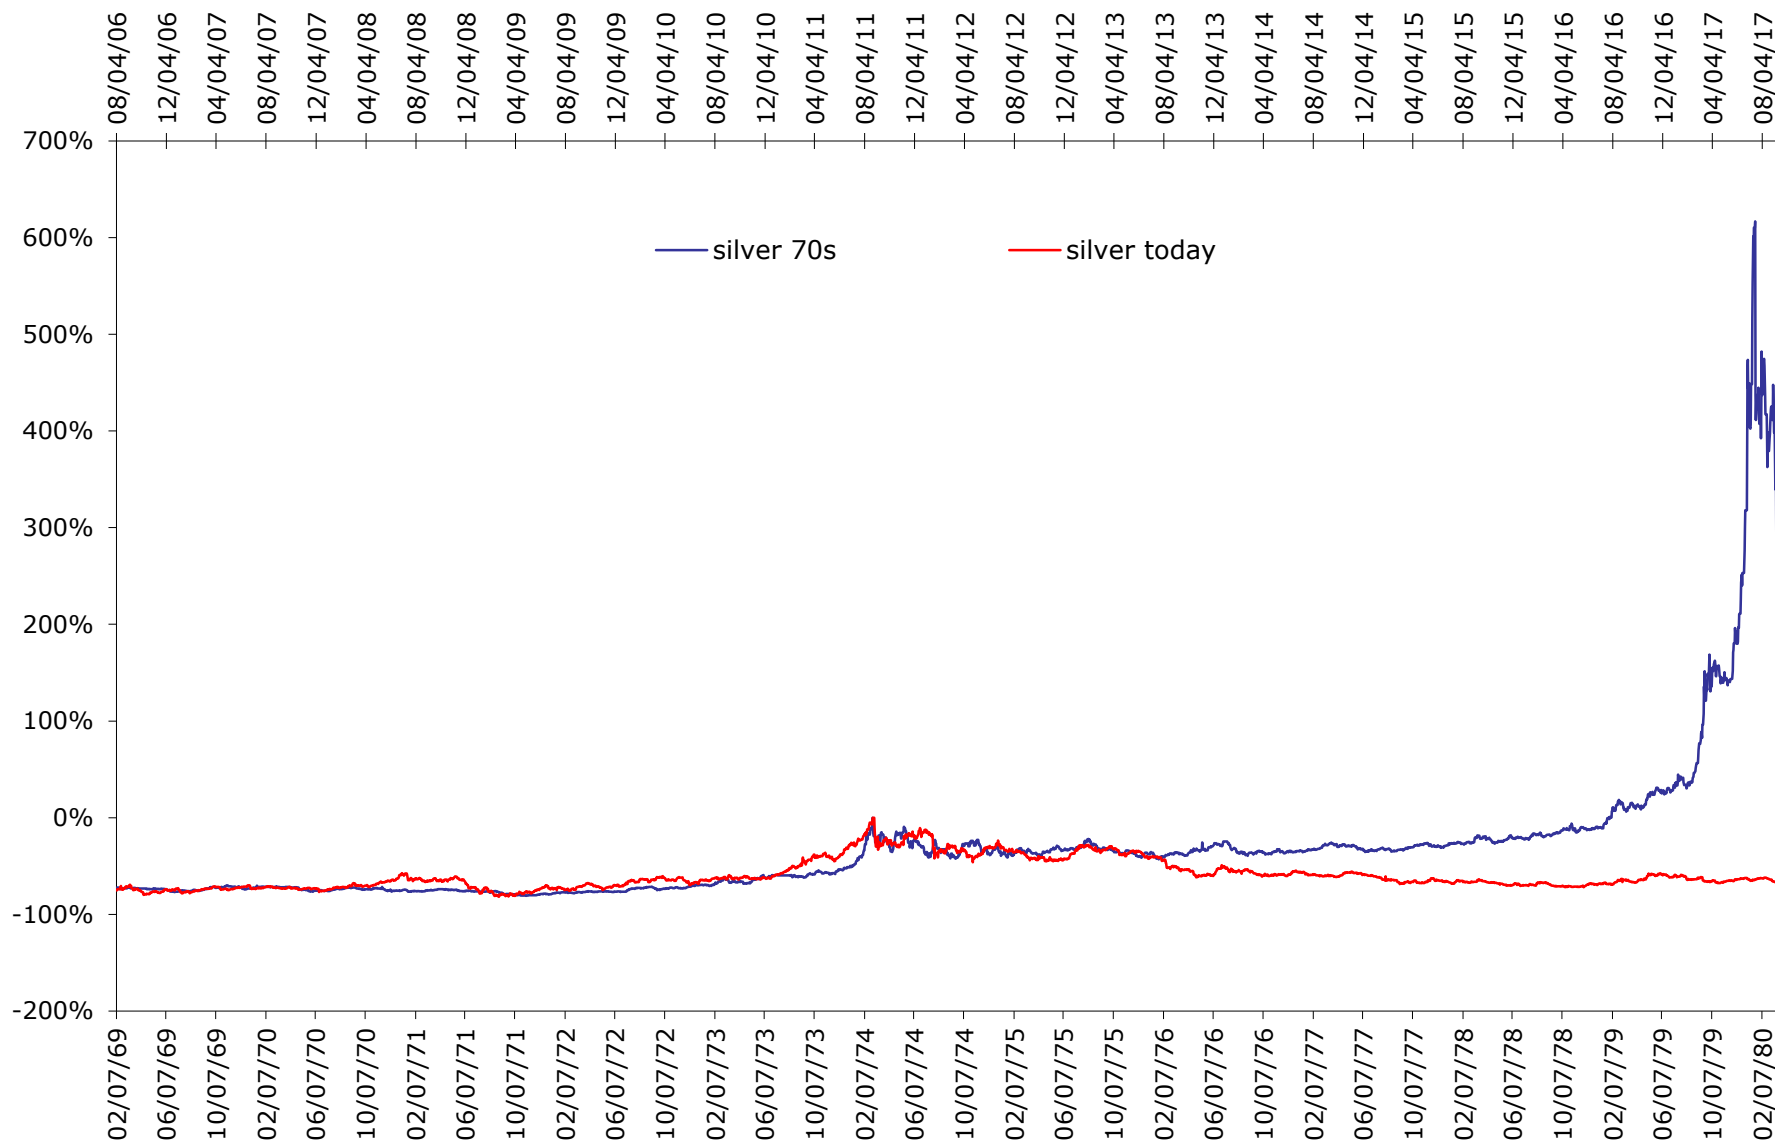

how high can silver go?
 silver today versus silver 1970's
 (zeroed at February 26, 1974 and April 28, 2011*)

07/16/2017

*Arbitrary pairing of relative highs