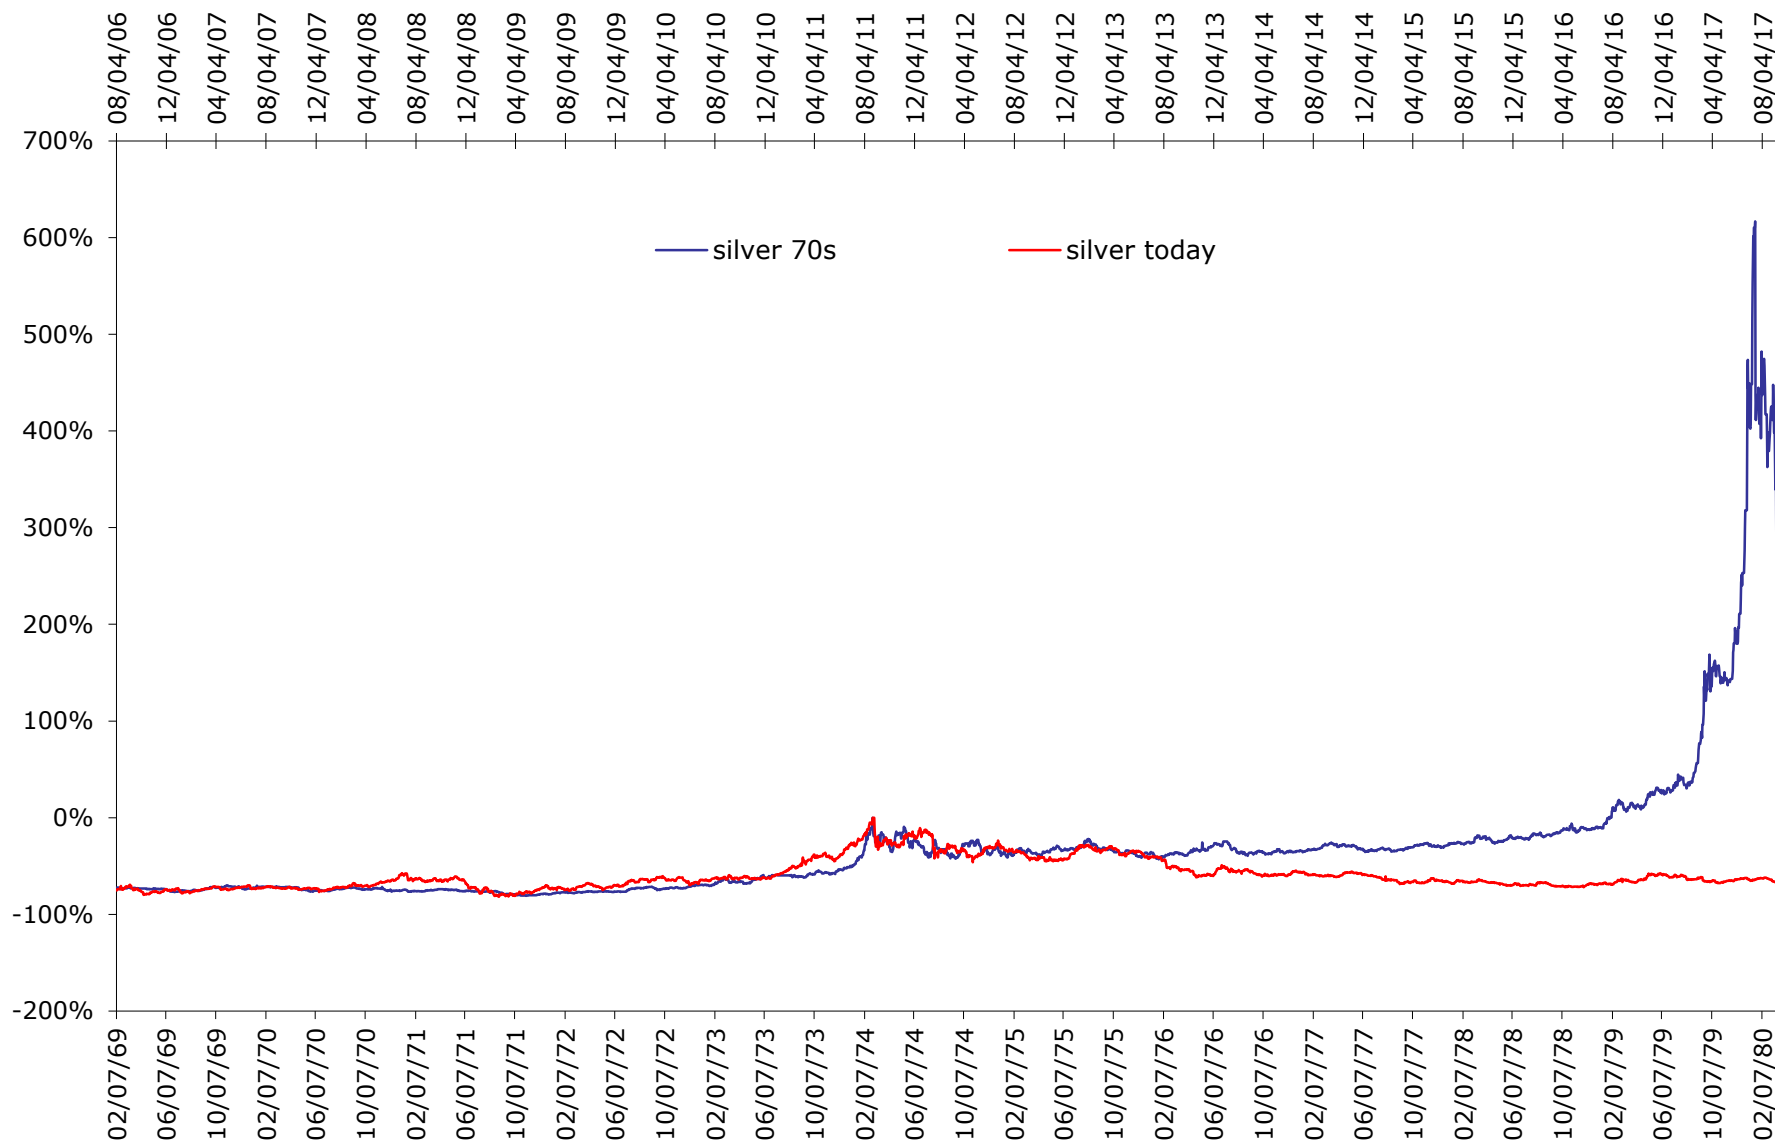

how high can silver go?
 silver today versus silver 1970's
 (zeroed at February 26, 1974 and April 28, 2011*)

08/13/2017

*Arbitrary pairing of relative highs