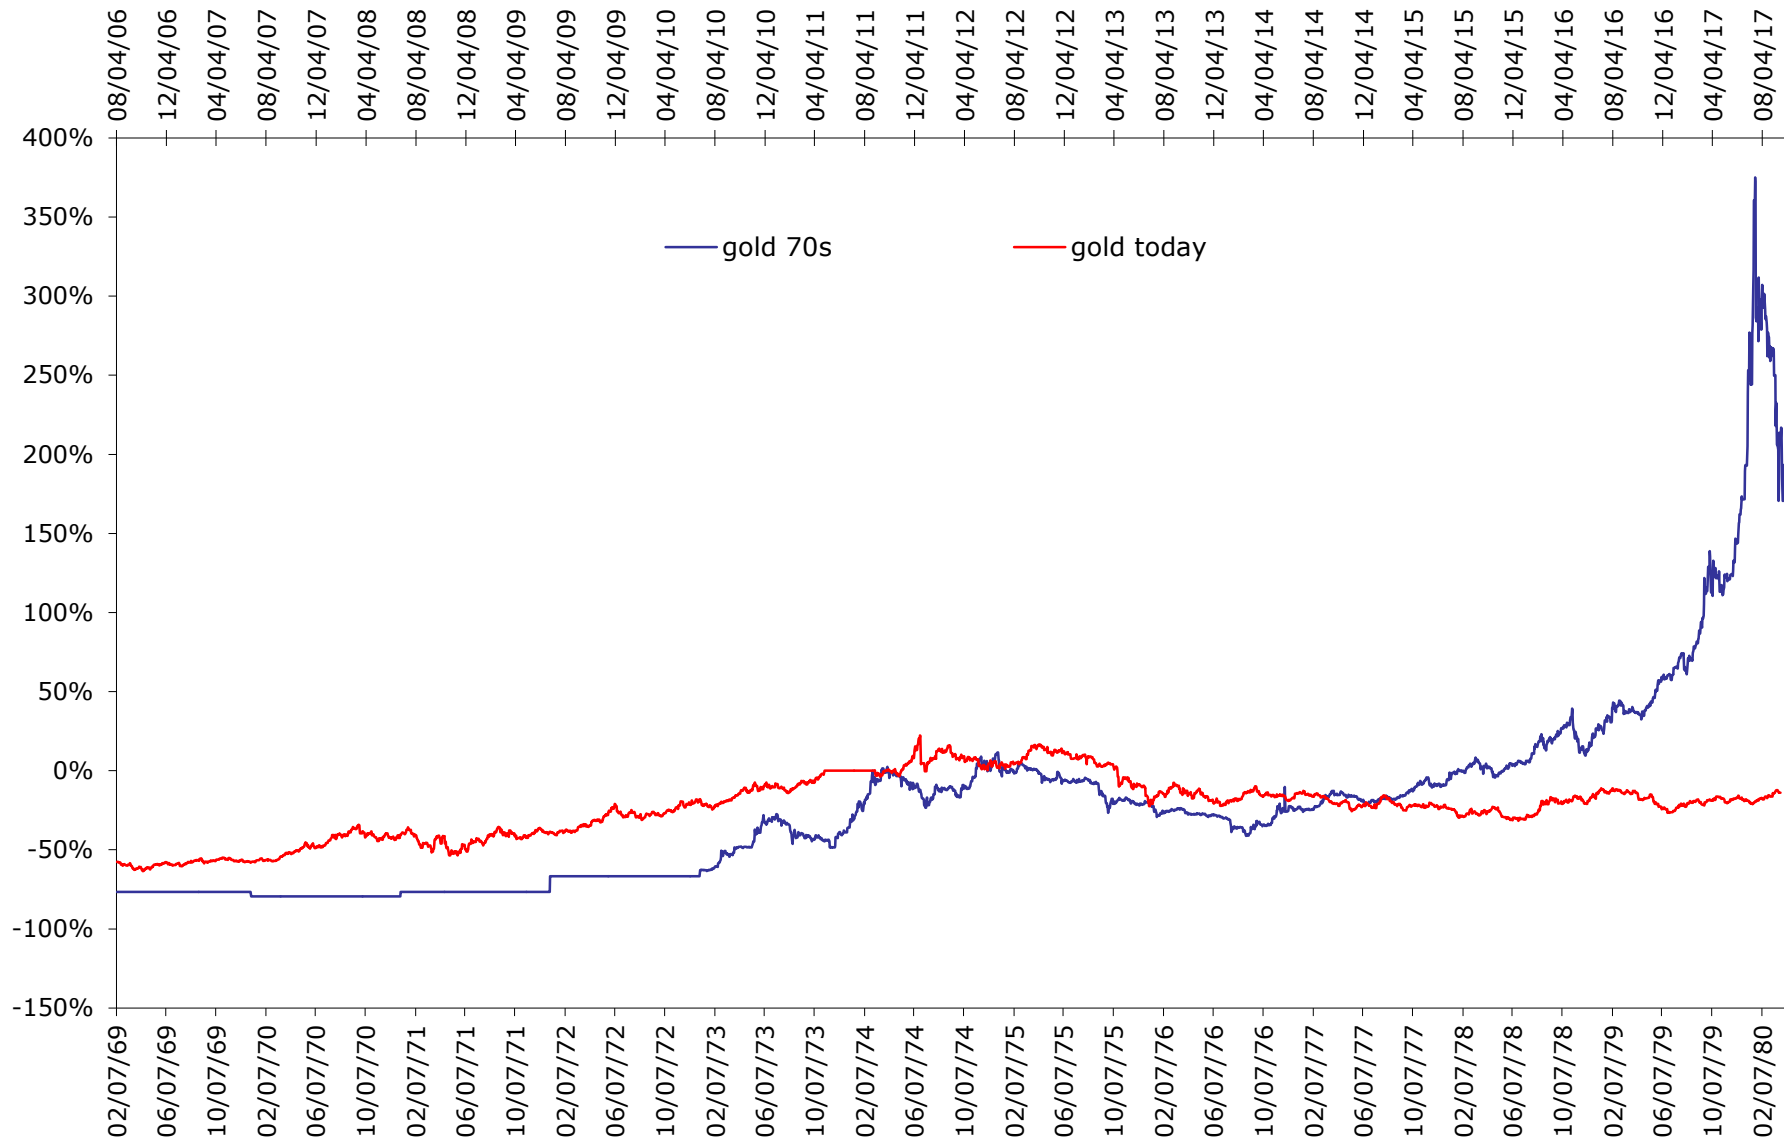

how high can gold go?
gold today versus gold 1970's
(zeroed at February 26, 1974 and April 28, 2011*)

09/17/2017

*Arbitrary pairing of relative silver highs - see how high can silver go (arbitrary highs)