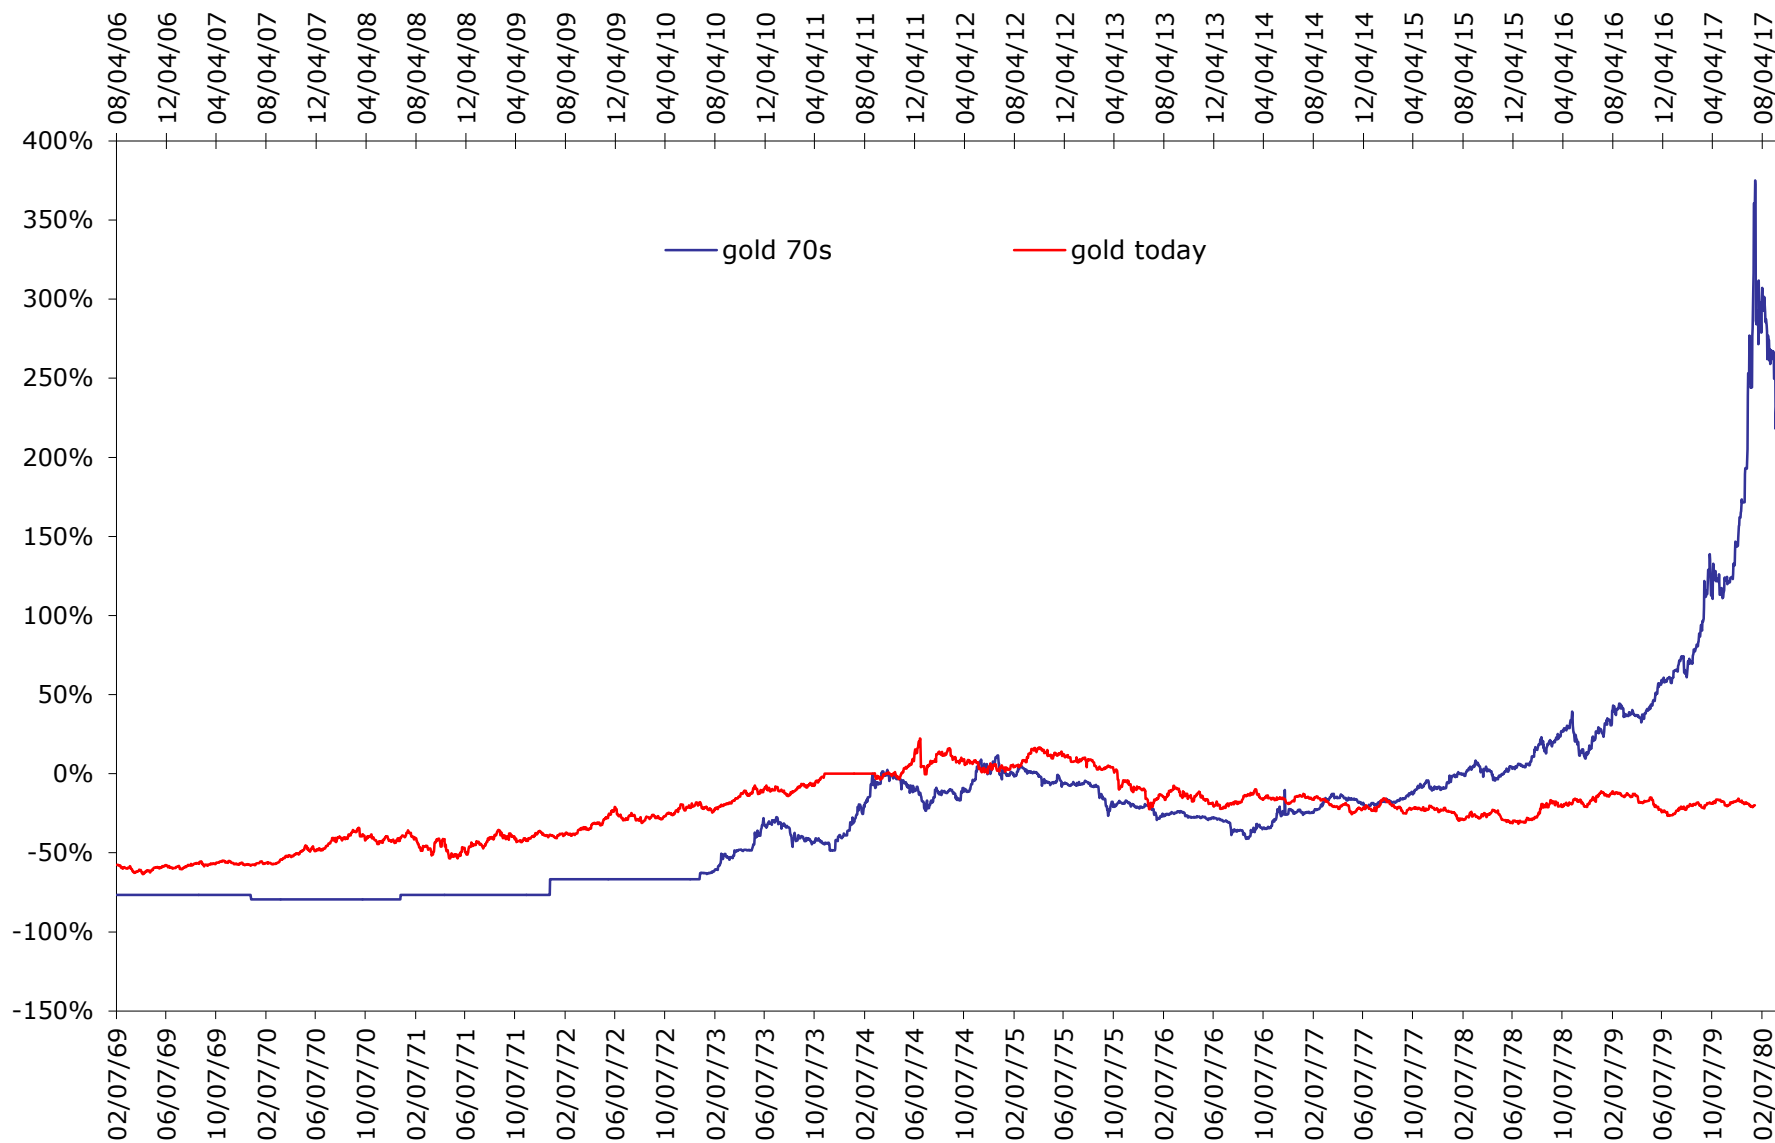

how high can gold go?
gold today versus gold 1970's
(zeroed at February 26, 1974 and April 28, 2011*)

07/16/2017

*Arbitrary pairing of relative silver highs - see how high can silver go (arbitrary highs)