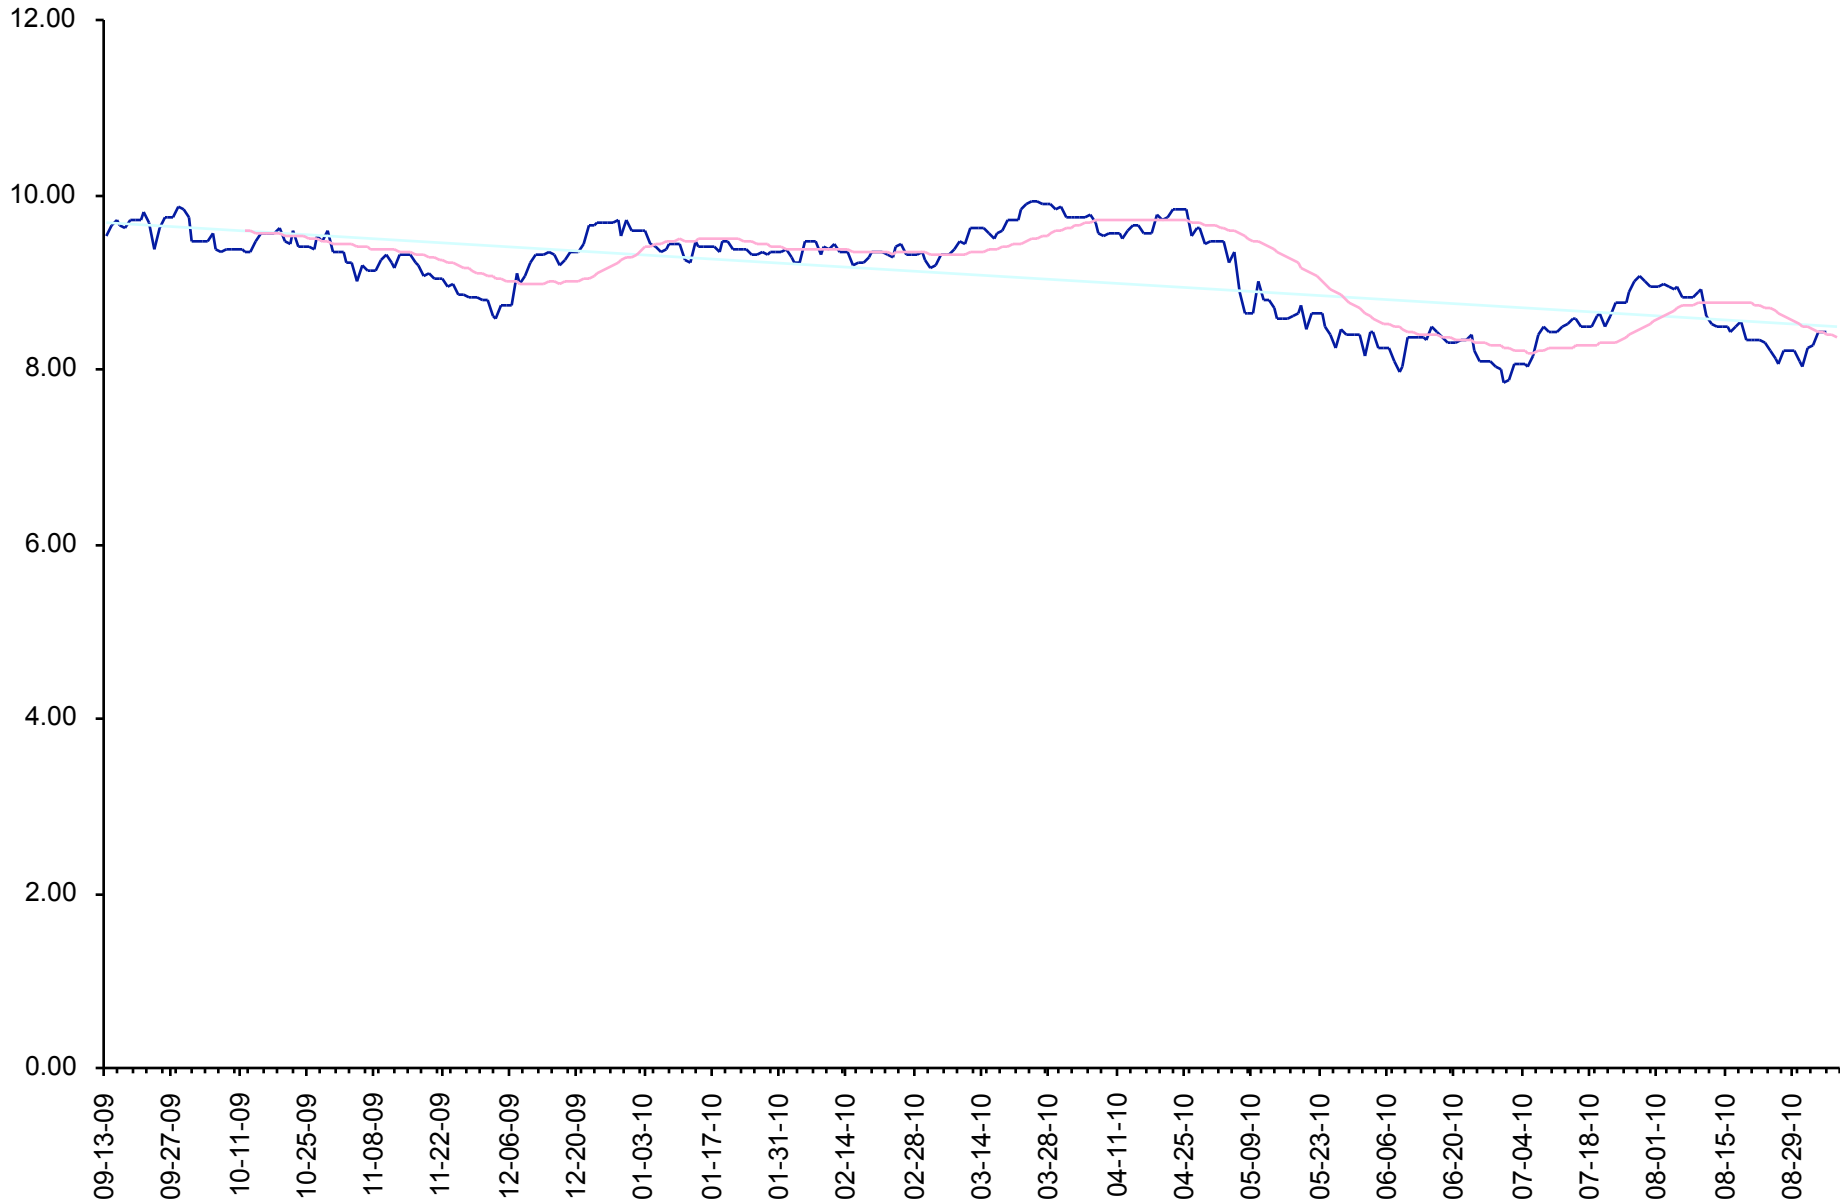

Dow/Gold Ratio Daily
6 Months
with 15 Day Moving Average

Dow/Gold Ratio Daily
1 Year
with 30 Day Moving Average

Dow/Gold Ratio Daily
2 Year
with 30 Day Moving Average

Dow/Gold Ratio Daily
5 Years
with 200 Day Moving Average

Dow/Gold Ratio Daily
1973 - Today

09/04/2010

dowgoldzoom.com

Dow/Gold Ratio Yearly Averages
1896 - Present