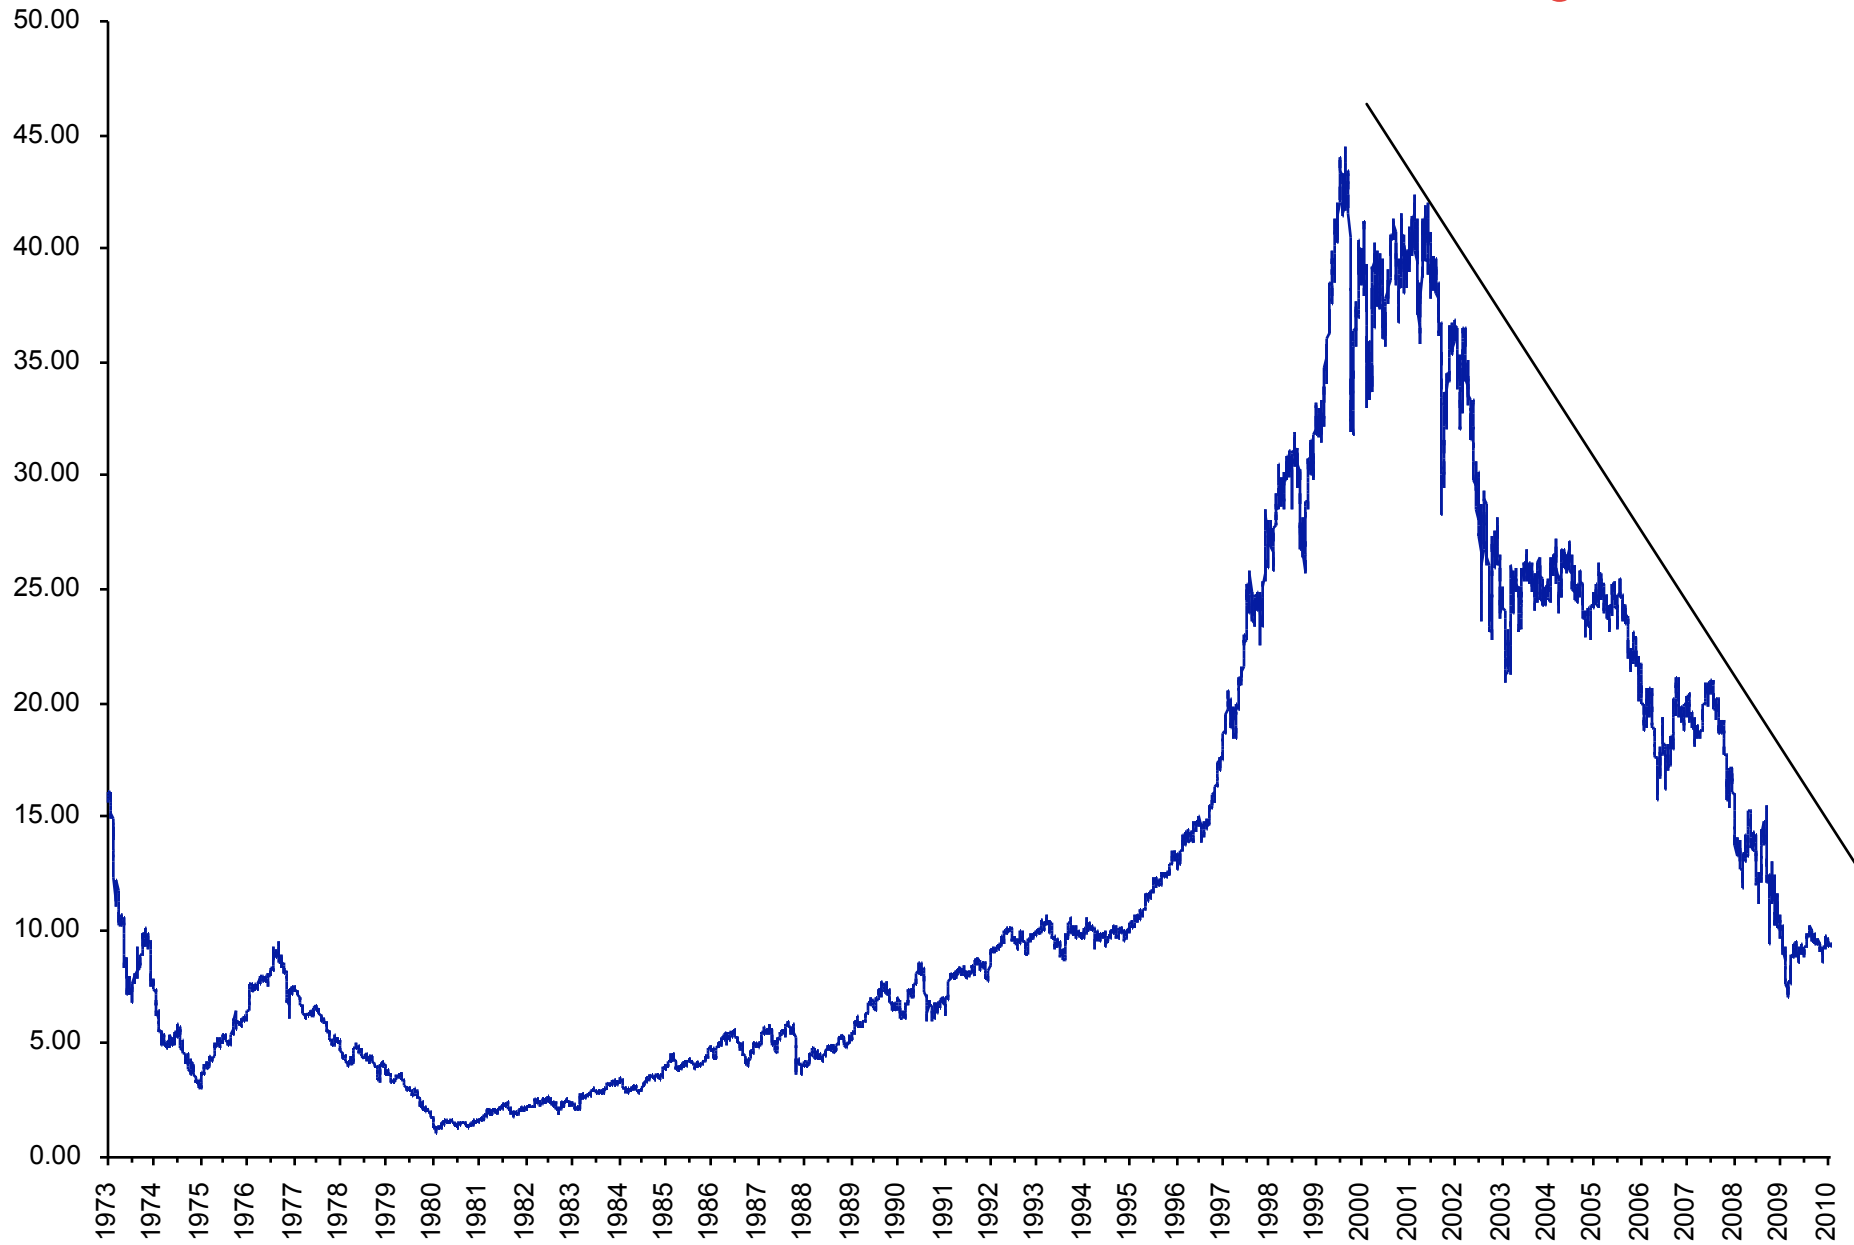

Dow/Gold Ratio Daily
6 Months
with 15 Day Moving Average

Dow/Gold Ratio Daily
1 Year
with 30 Day Moving Average

Dow/Gold Ratio Daily
2 Year
with 30 Day Moving Average

Dow/Gold Ratio Daily
5 Years
with 200 Day Moving Average

Dow/Gold Ratio Daily
1973 - Today

09/04/2010

dowgoldzoom.com

Dow/Gold Ratio Yearly Averages
1896 - Present