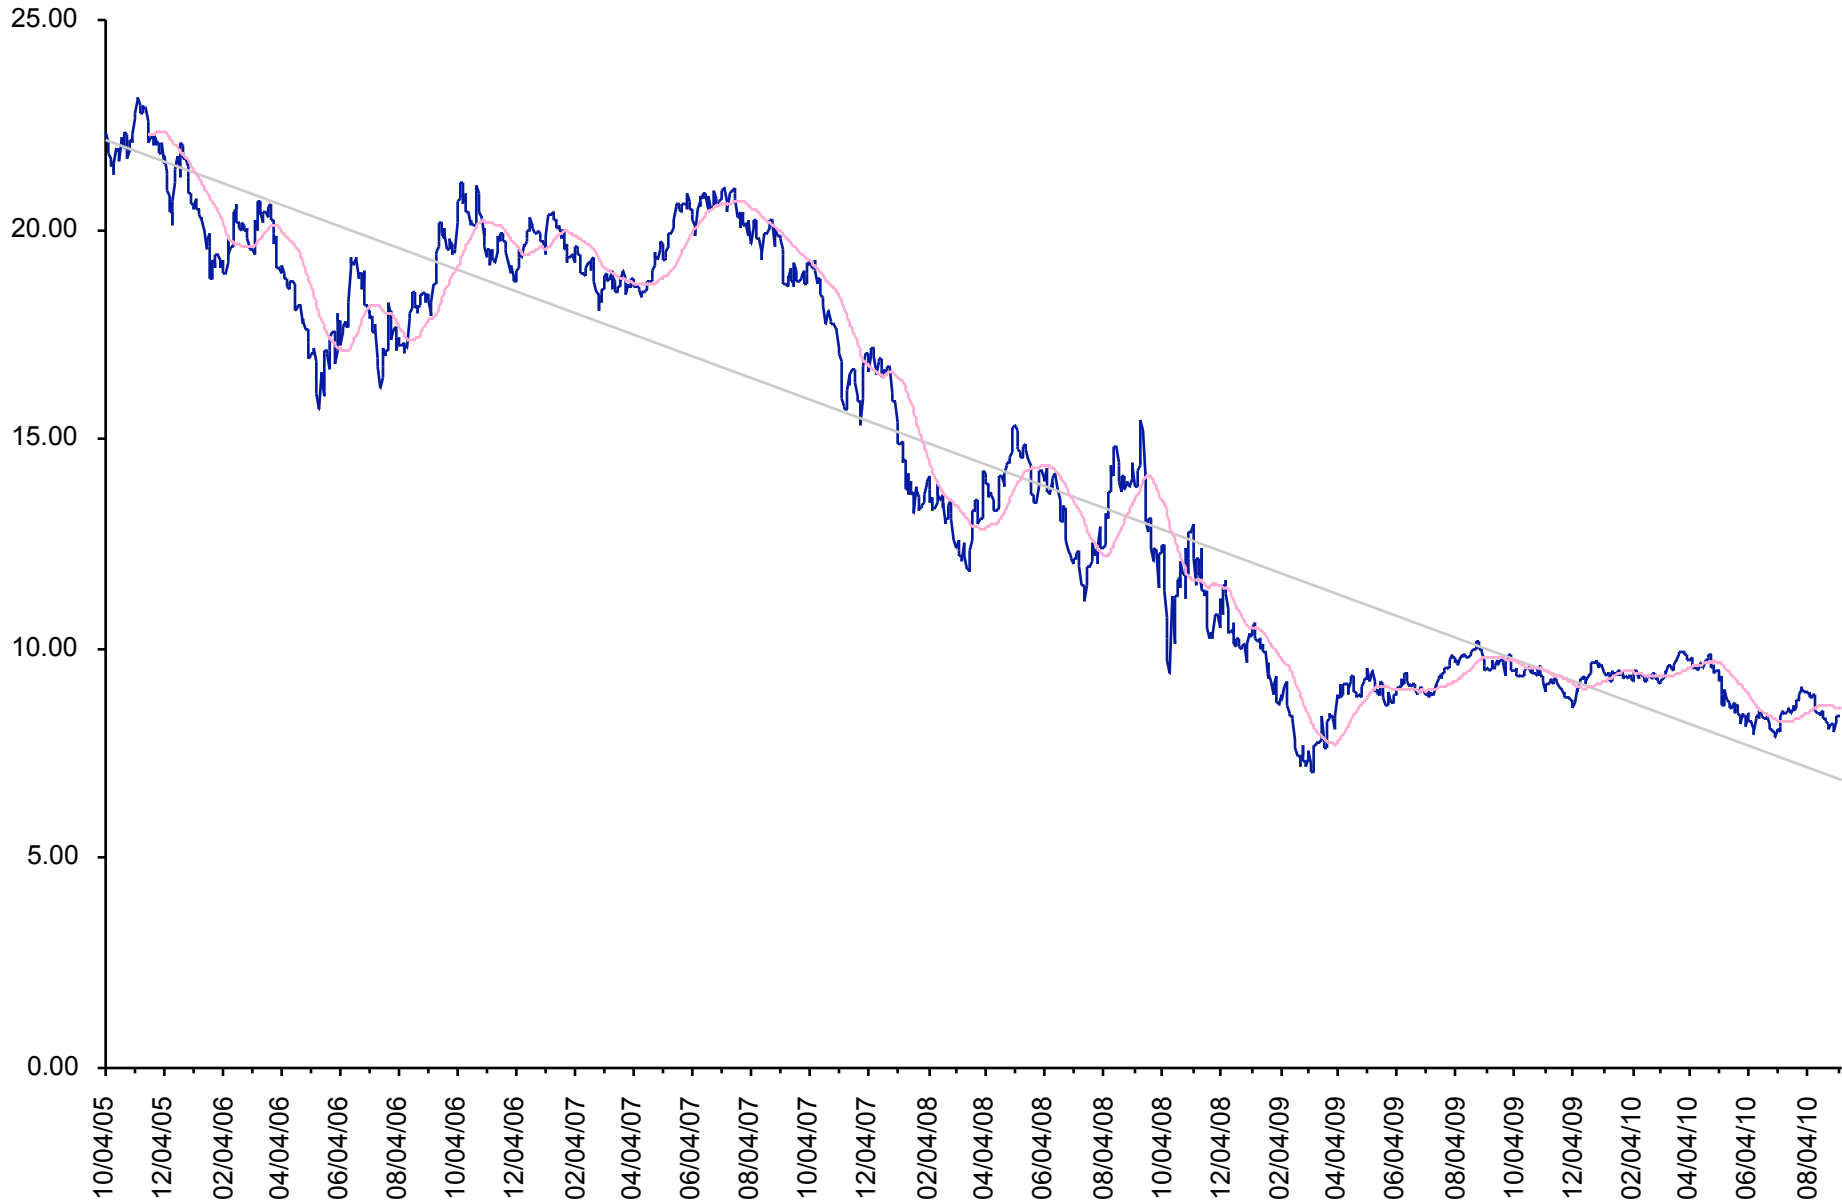

Dow/Gold Ratio Daily
6 Months
with 15 Day Moving Average

Dow/Gold Ratio Daily
1 Year
with 30 Day Moving Average

Dow/Gold Ratio Daily
2 Year
with 30 Day Moving Average

Dow/Gold Ratio Daily
5 Years
with 200 Day Moving Average

Dow/Gold Ratio Daily
1973 - Today

09/04/2010

dowgoldzoom.com

Dow/Gold Ratio Yearly Averages
1896 - Present