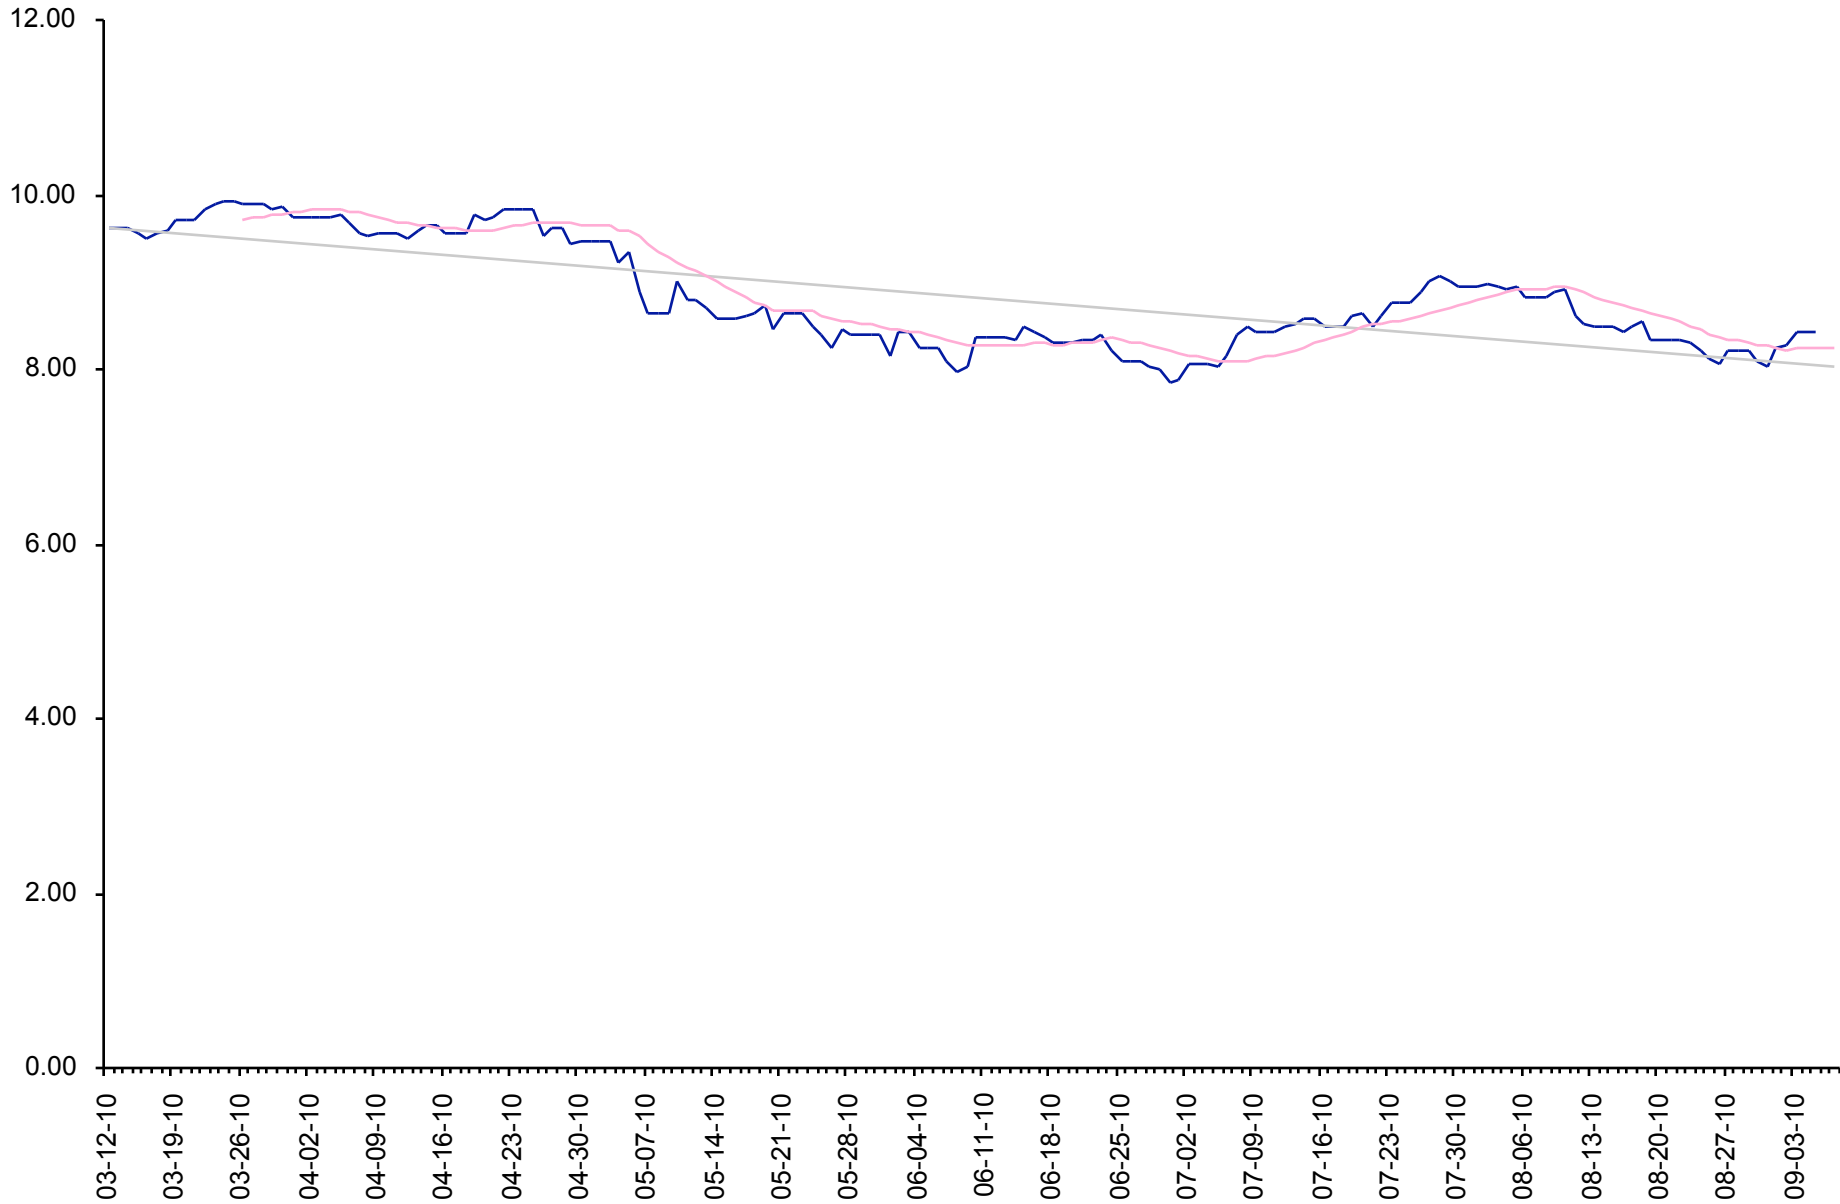

Dow/Gold Ratio Daily
6 Months
with 15 Day Moving Average

Dow/Gold Ratio Daily
1 Year
with 30 Day Moving Average

Dow/Gold Ratio Daily
2 Year
with 30 Day Moving Average

Dow/Gold Ratio Daily
5 Years
with 200 Day Moving Average

Dow/Gold Ratio Daily
1973 - Today

09/04/2010

dowgoldzoom.com

Dow/Gold Ratio Yearly Averages
1896 - Present