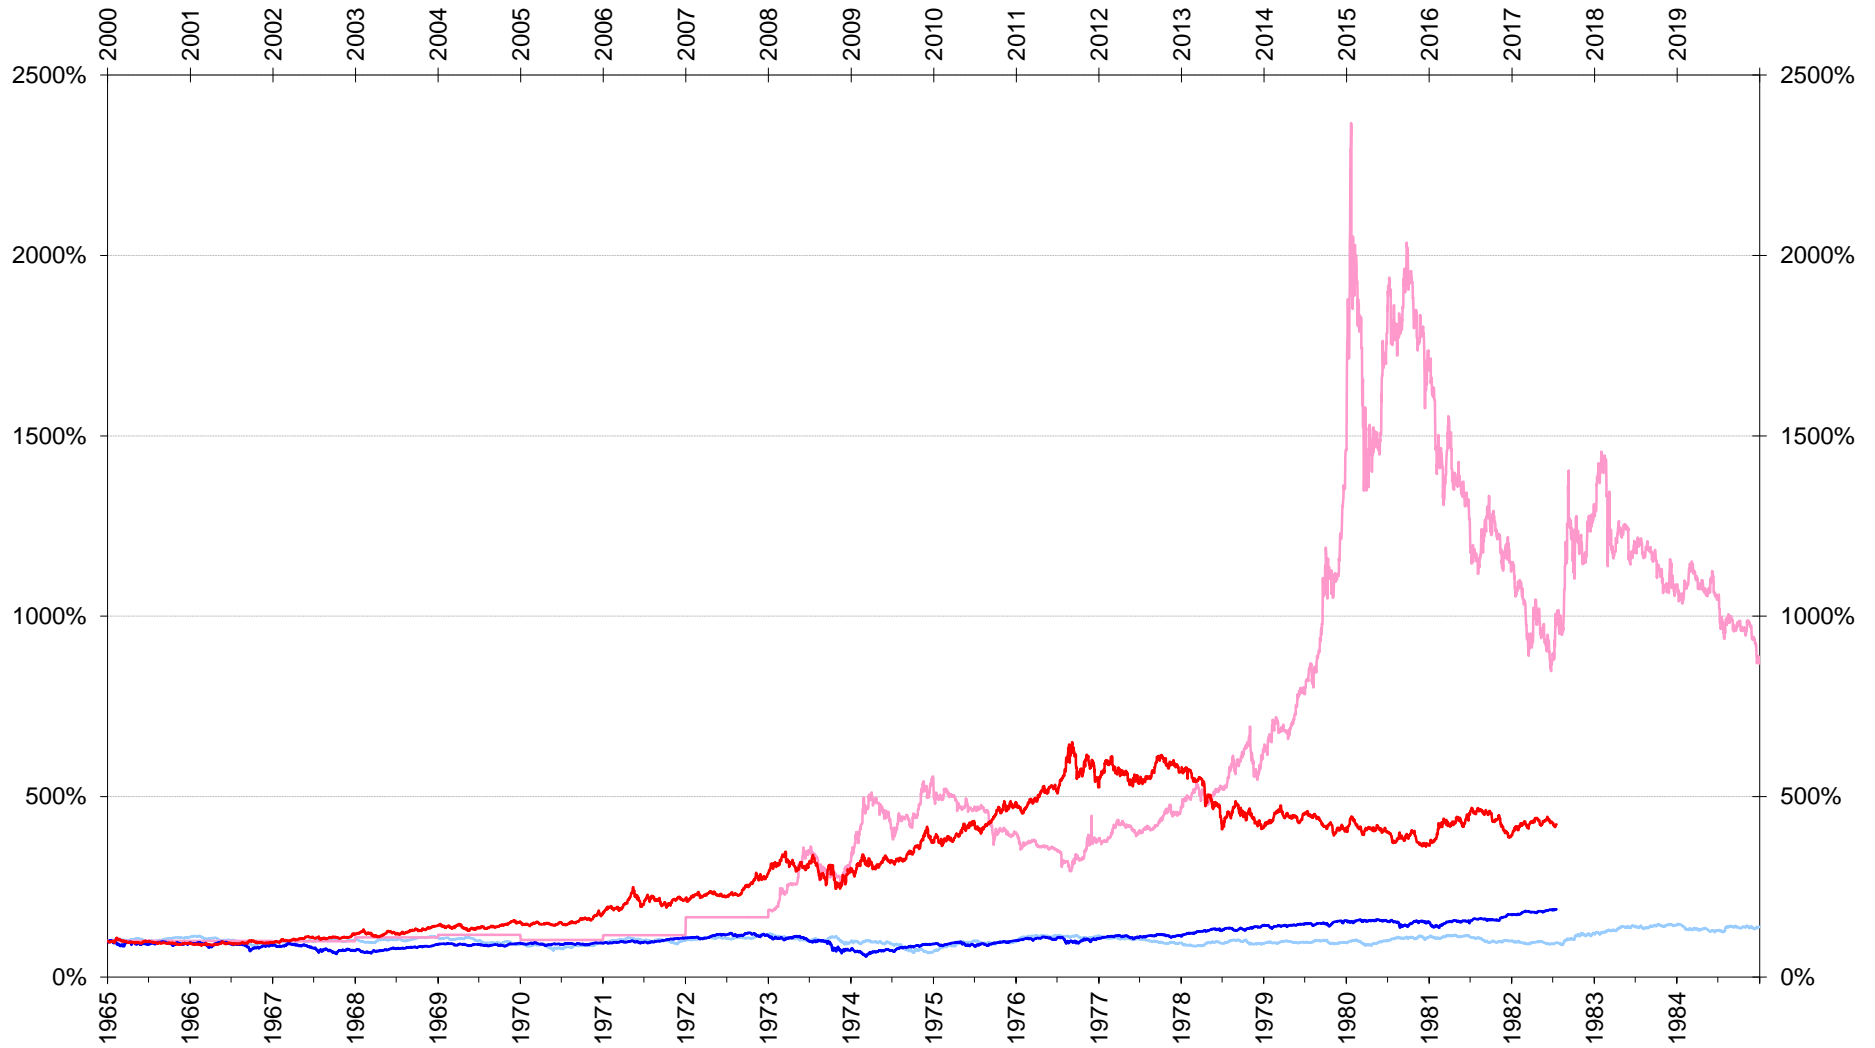

Dow Price Performance compared to Gold
9/11/2001 - Today

Dow Price Performance compared to Gold
01/01/1973 - 12/31/1984

(01/01/1965 - 12/31/1984 zeroed to dow/gold ratio highs)*

* See the Dow/Gold Zoom chart for more information