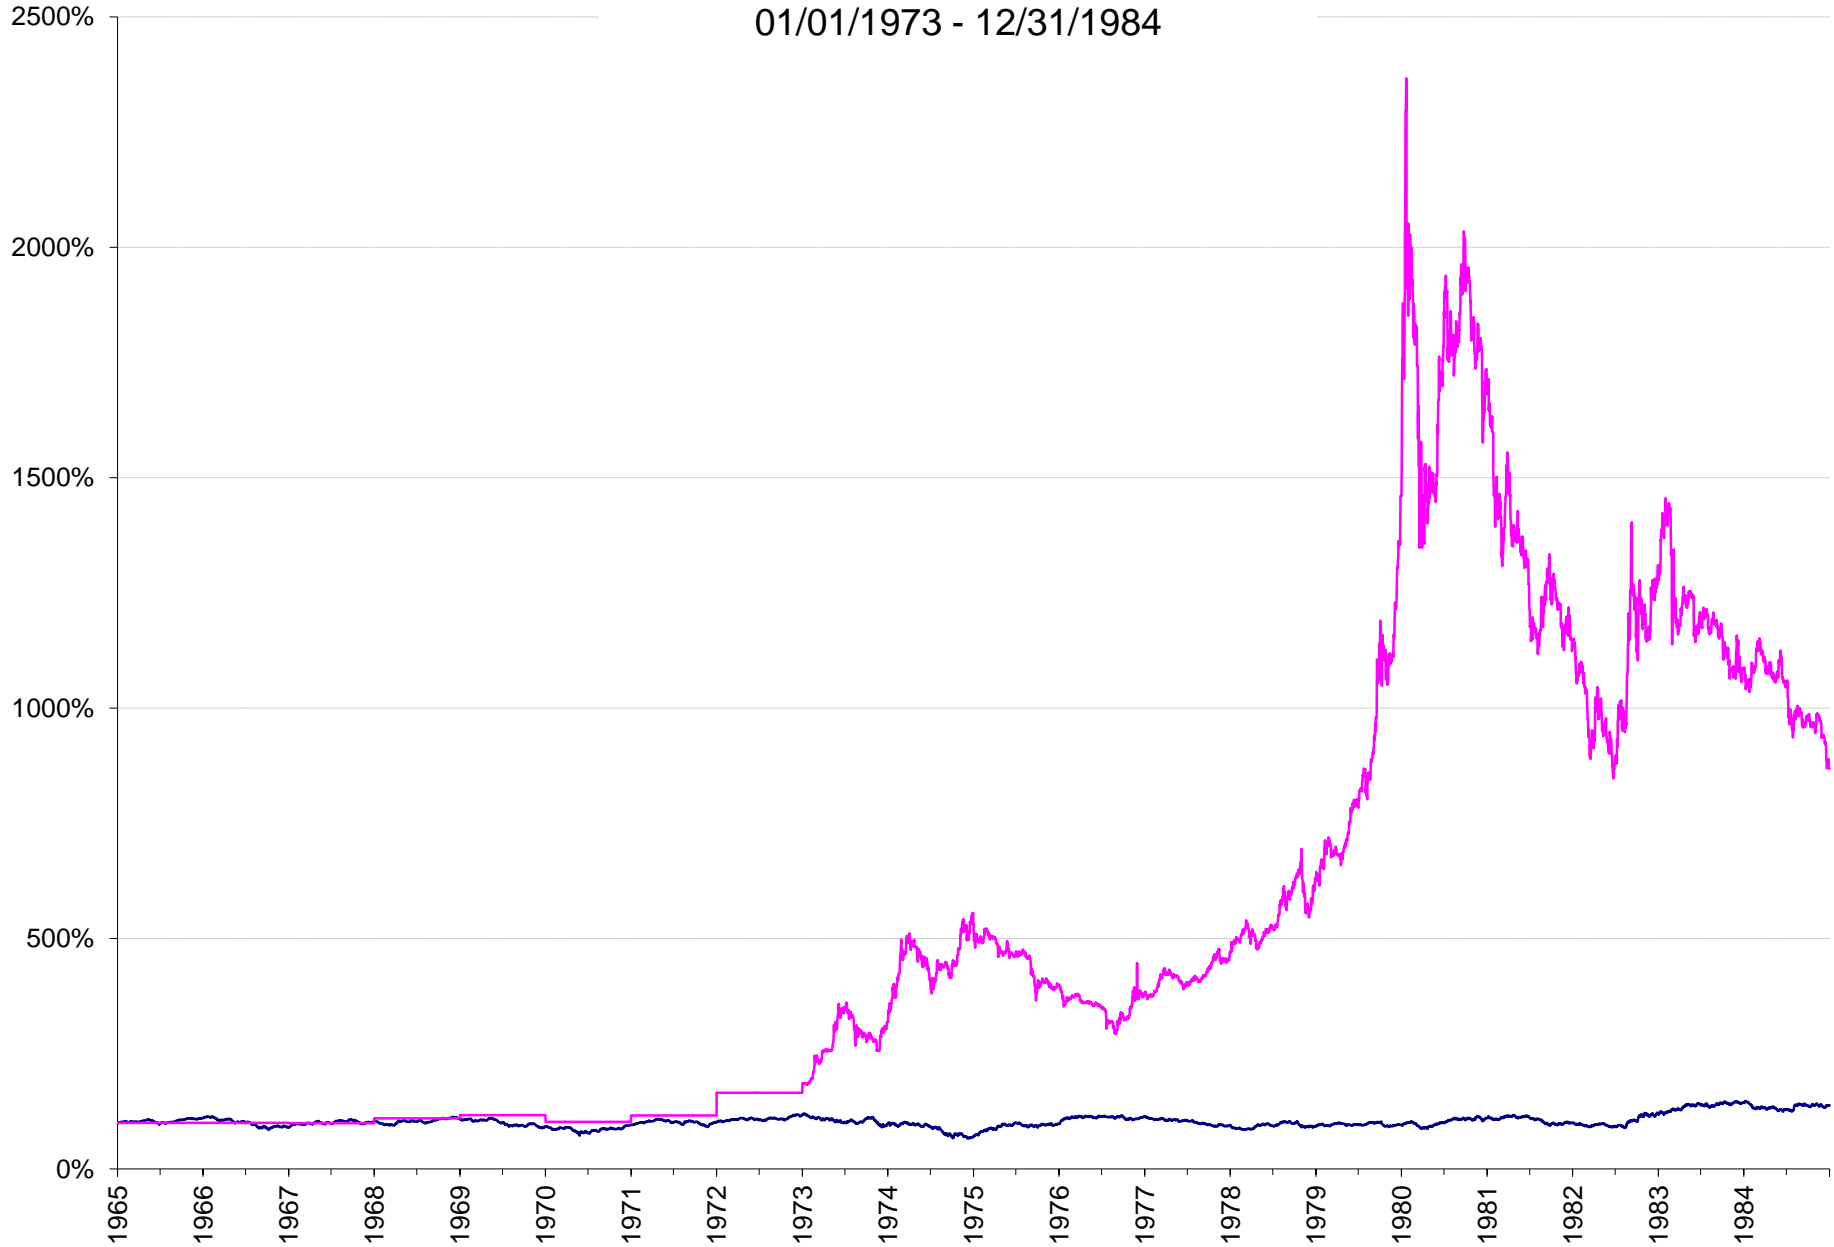

Dow Price Performance compared to Gold
9/11/2001 - Today

Dow Price Performance compared to Gold
01/01/1973 - 12/31/1984

(01/01/1965 - 12/31/1984 zeroed to dow/gold ratio highs)*

* See the Dow/Gold Zoom chart for more information