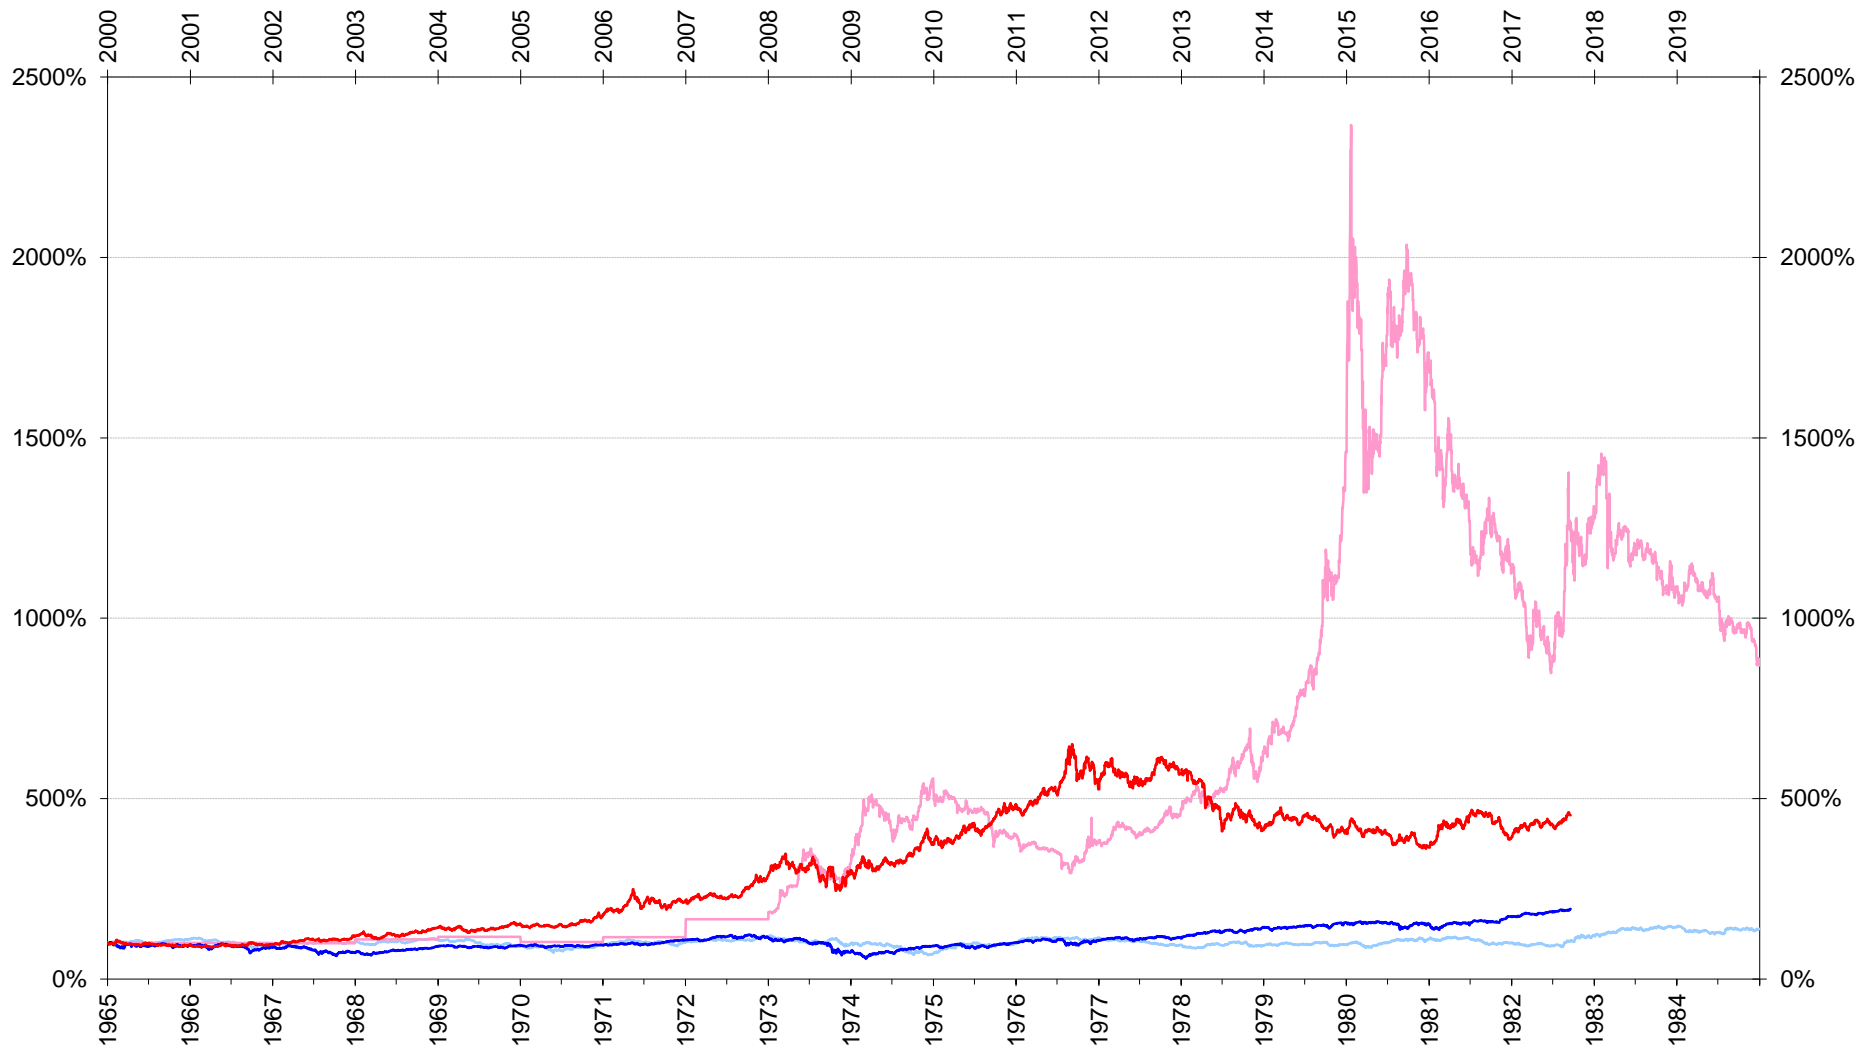

Dow Price Performance compared to Gold
9/11/2001 - Today

Dow Price Performance compared to Gold
01/01/1973 - 12/31/1984

(01/01/1965 - 12/31/1984 zeroed to dow/gold ratio highs)*

* See the Dow/Gold Zoom chart for more information