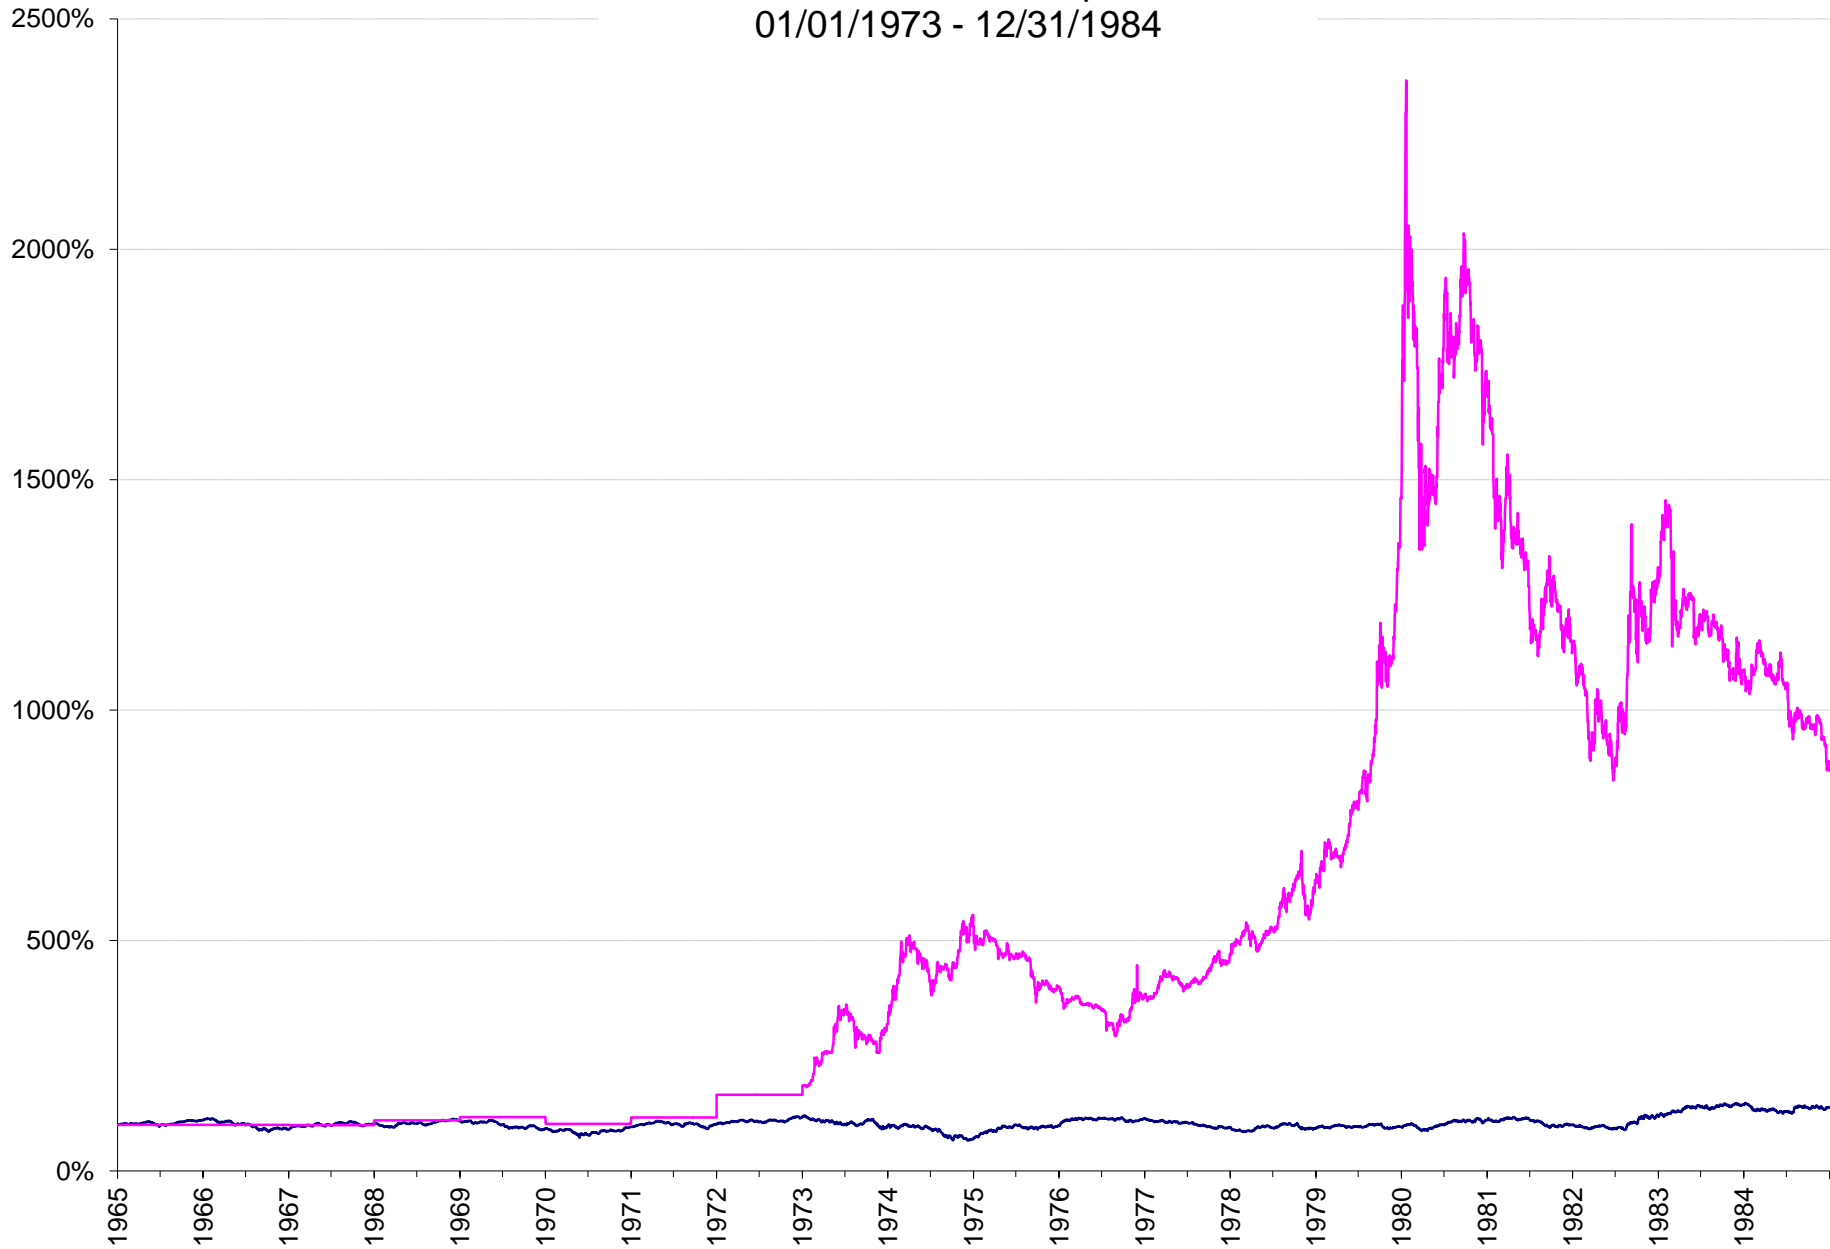

Dow Price Performance compared to Gold  
9/11/2001 - Today

Dow Price Performance compared to Gold  
01/01/1973 - 12/31/1984

(01/01/1965 - 12/31/1984 zeroed to dow/gold ratio highs)\*

\* See the Dow/Gold Zoom chart for more information