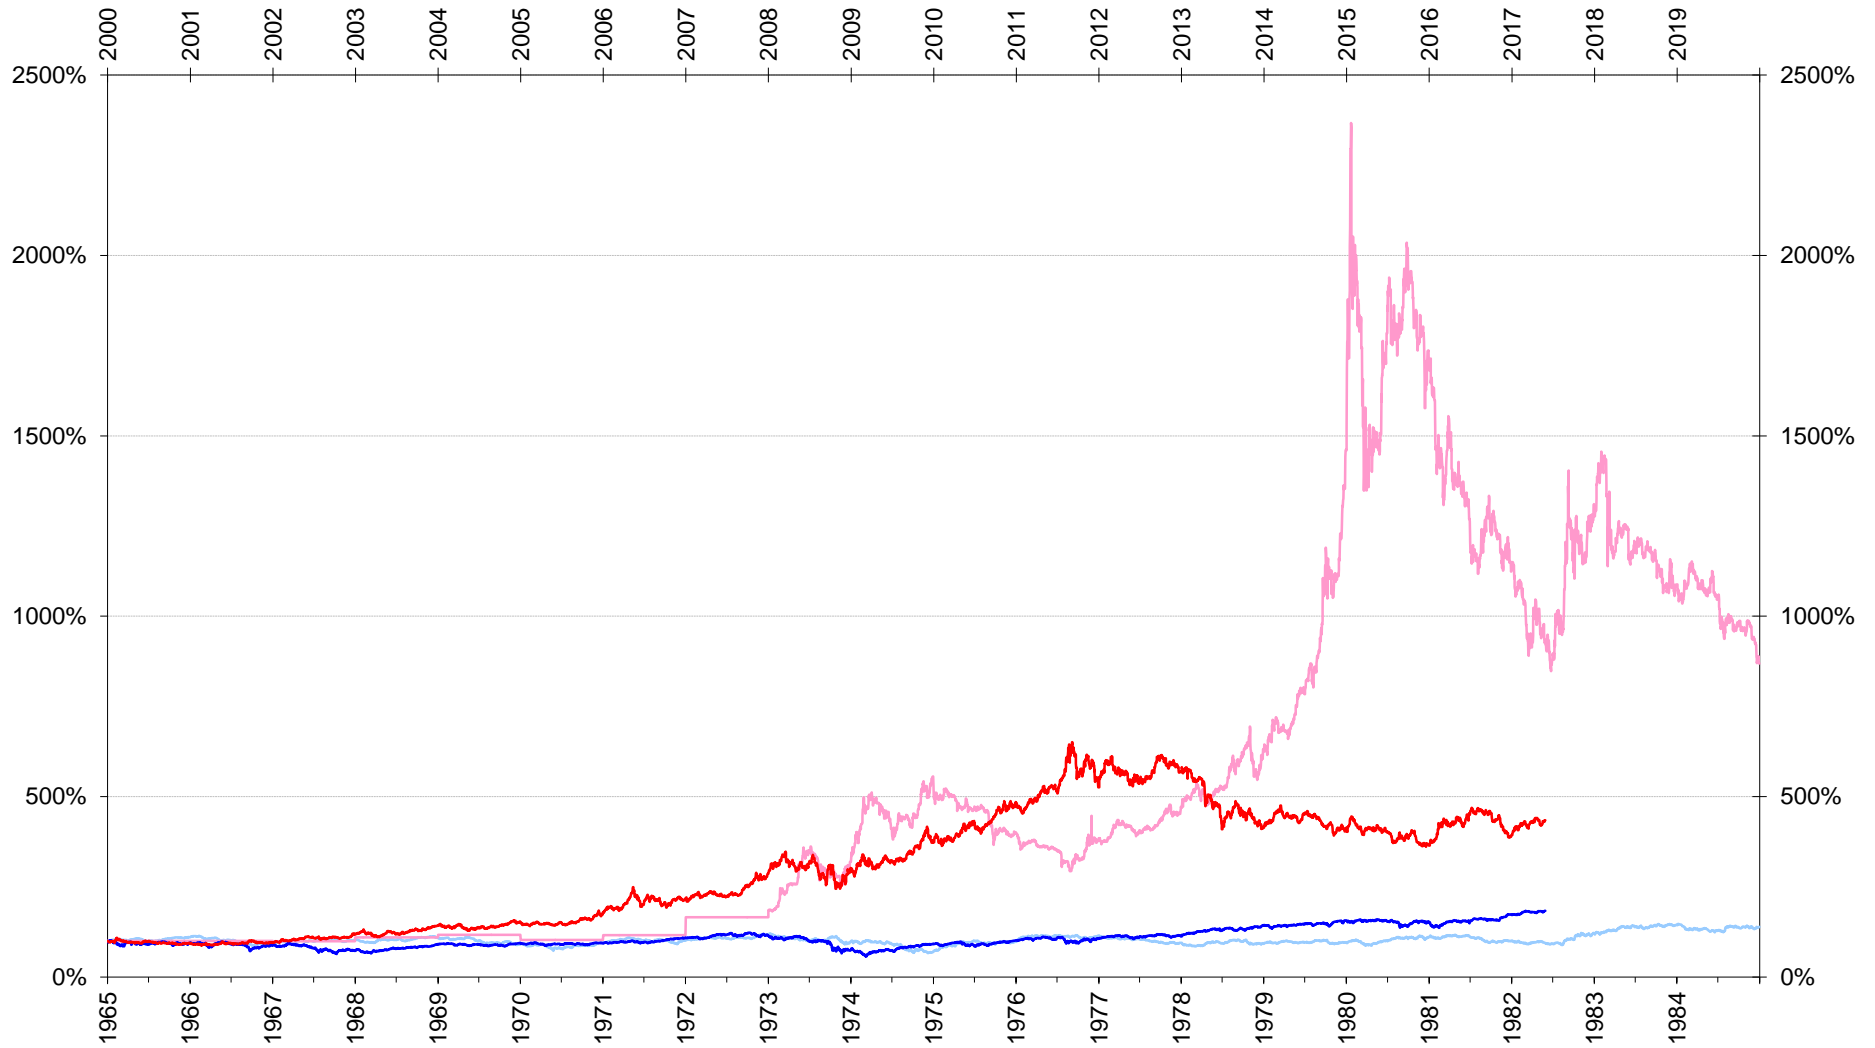

Dow Price Performance compared to Gold
9/11/2001 - Today

Dow Price Performance compared to Gold
01/01/1973 - 12/31/1984

(01/01/1965 - 12/31/1984 zeroed to dow/gold ratio highs)*

* See the Dow/Gold Zoom chart for more information