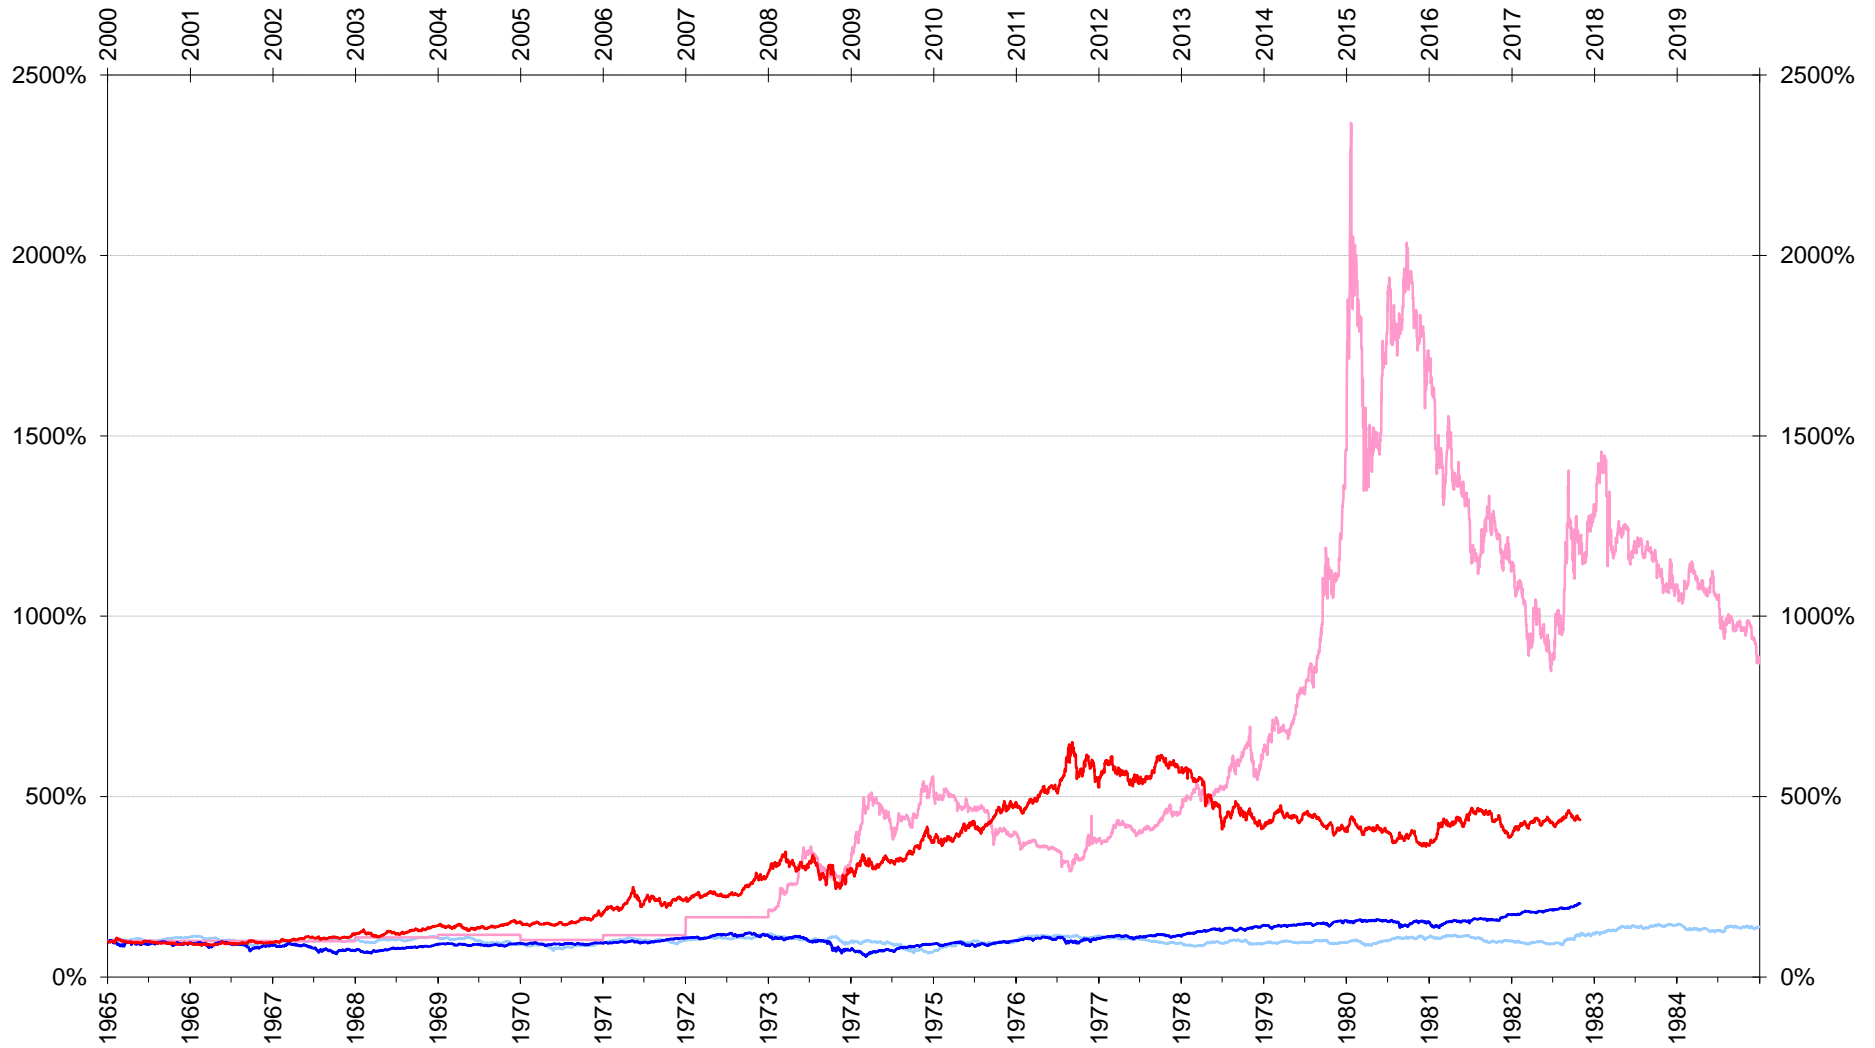

Dow Price Performance compared to Gold  
9/11/2001 - Today

Dow Price Performance compared to Gold  
01/01/1973 - 12/31/1984

(01/01/1965 - 12/31/1984 zeroed to dow/gold ratio highs)\*

\* See the Dow/Gold Zoom chart for more information